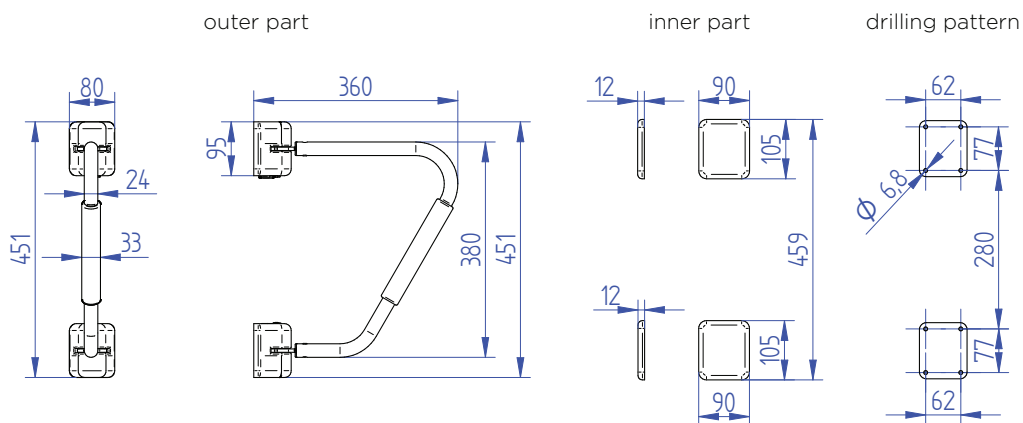

Thule Security Handrail

Information

- Material solid powder-coated aluminium
- Colour white
- Net weight 2.000 kg
- Gross weight 2.270 kg (=with packaging)

Specs

- A sturdy and easy-to-fit Handrail ideal for the motorhome or caravan.
- Easy to install through the motorhome or caravan wall with 2 mounting plates, covers and bolts.
- Has a unique double-locking design for ultimate security.
- The same Handrail can be used for left or right opening doors.
- In the open position, it offers a sturdy grab handle to help people get in and out of the vehicle and in its locked position it folds across the door giving added visible security.

Related products

- Thule Security Handrail Frame Mounting Kit

Technical Drawing

Bolt length	wall thickness (mm)		
	min	max	
35	25	30	
40	30	35	Standard delivered bolts
45	35	40	
50	40	45	

308892	Thule Security Hand Rail
--------	--------------------------