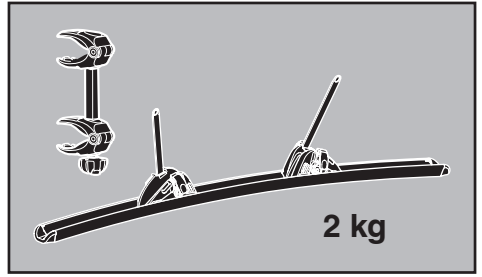

Thule Excellent 4th Rail Kit

➤ Instructions

Prod no.: 309824

Document: EX904-00

Date: 01/09/2012

Bring your life
thule.com

4

i

150 mm
Max!

150 mm
Max!