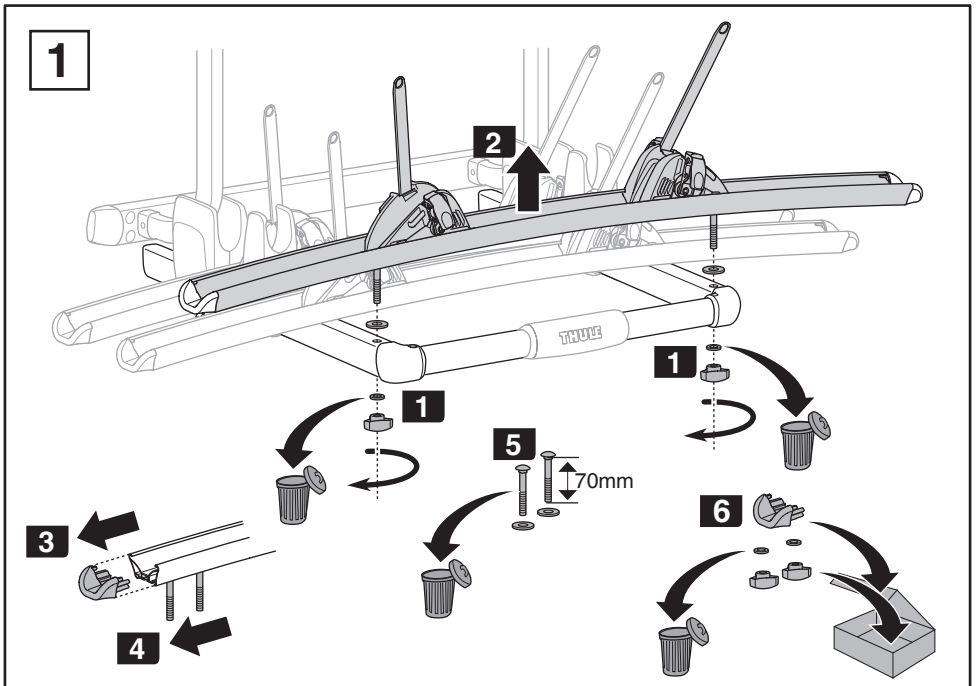

Thule Excellent 4th Rail Kit

➤ Instructions

Prod no.: 309824

Document: EX904-00

Date: 01/09/2012

Bring your life
thule.com

4

i

150 mm
Max!

150 mm
Max!