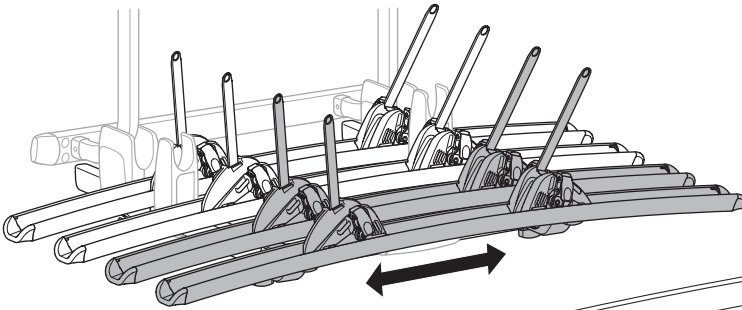

Thule Excellent 4th Rail Kit

➤ Instructions

Prod no.: 309824

Document: EX904-00

Date: 01/09/2012

Bring your life
thule.com

4

i

150 mm
Max!

150 mm
Max!