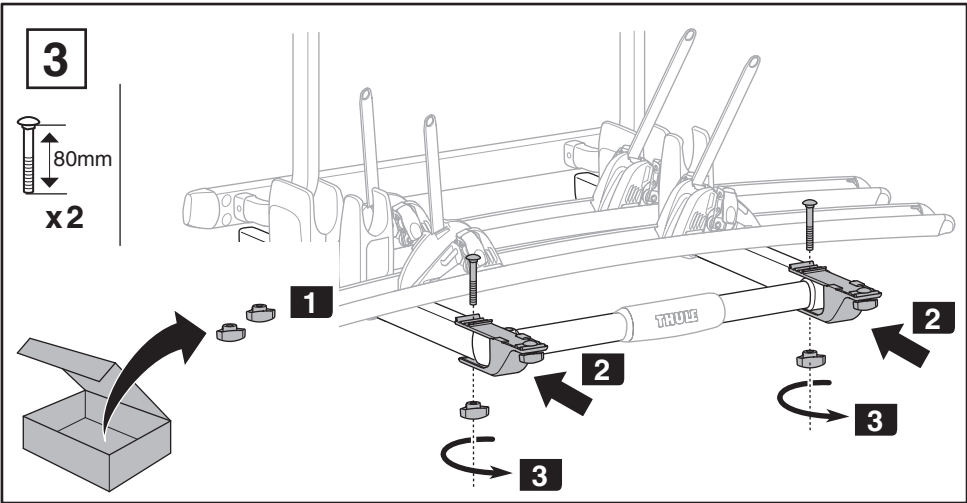

Thule Excellent 4th Rail Kit

➤ Instructions

Prod no.: 309824

Document: EX904-00

Date: 01/09/2012

Bring your life
thule.com

4

i

150 mm
Max!

150 mm
Max!