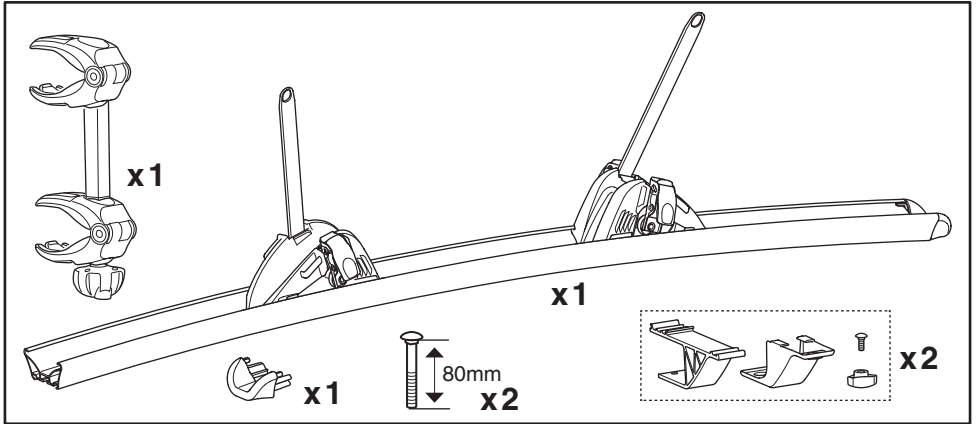

Thule Excellent 4th Rail Kit

➤ Instructions

Prod no.: 309824

Document: EX904-00

Date: 01/09/2012

Bring your life
thule.com

4

i

150 mm
Max!

150 mm
Max!