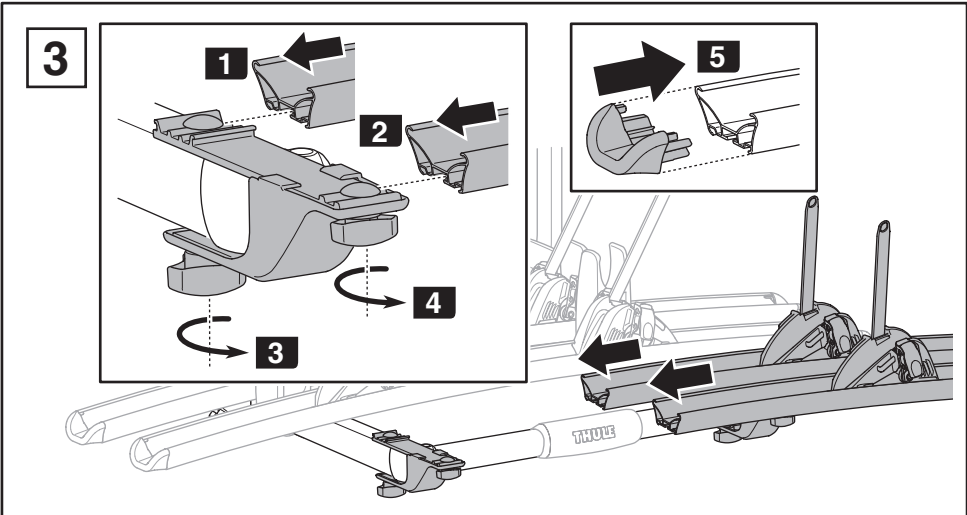

Thule Excellent 4th Rail Kit

➤ Instructions

Prod no.: 309824

Document: EX904-00

Date: 01/09/2012

Bring your life
thule.com

4

i

150 mm
Max!

150 mm
Max!