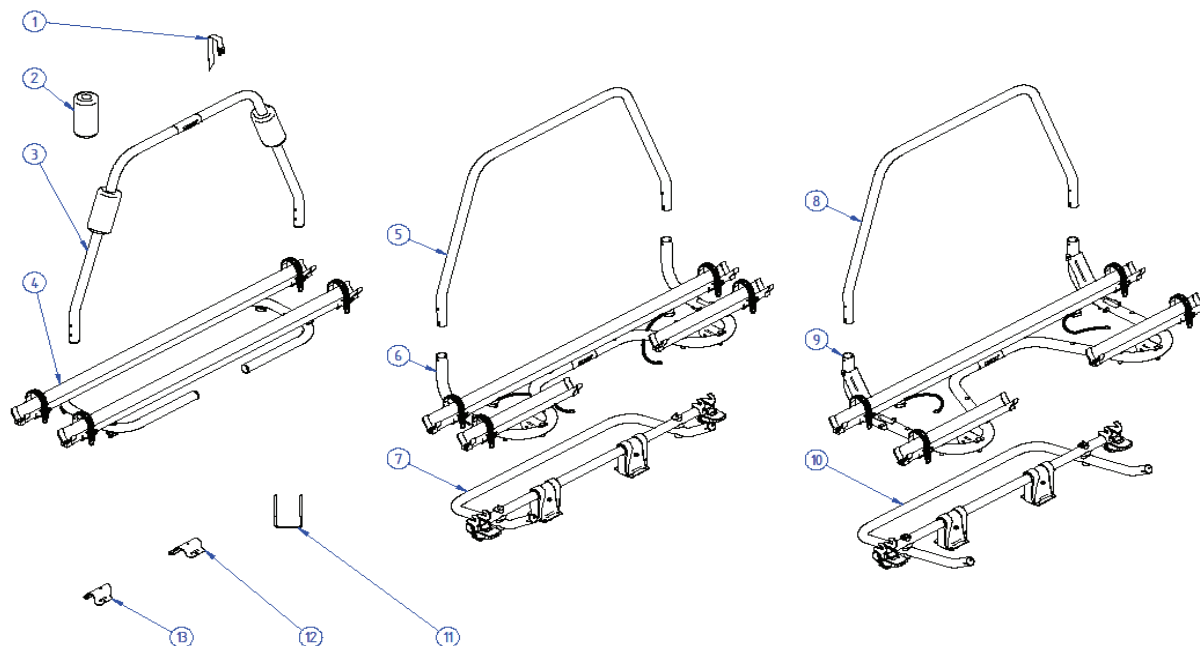

# 2014 SPARE PARTS LIST

Caravan Light - Caravan Smart - Caravan Superb

**THULE**  
SWEDEN

SP612-00

**THULE**  
SWEDEN

THULE Caravan Light - Smart - Superb

SP612-00

	ART.NR.	DESCRIPTION	RETAIL € (ex.VAT)
<b>Caravan Light</b>			
1	306566	BRAKE STRAPS	see price list
2	1500602748	FOAM PADS 30x75x150mm (2 PCS)	12.30
3	1500602766	CARAVAN LIGHT SUPPORT BAR	price upon request
4	1500602767	CARAVAN LIGHT PLATFORM COMPLETE	price upon request
<b>Caravan Smart</b>			
5	1500602768	CARAVAN SMART / SUPERB SUPPORT BAR	price upon request
6	1500602769	CARAVAN SMART PLATFORM COMPLETE	price upon request
7	1500602770	CARAVAN SMART BASE	price upon request
<b>Caravan Superb</b>			
8	1500602768	CARAVAN SMART / SUPERB SUPPORT BAR	price upon request
9	1500602771	CARAVAN SUPERB PLATFORM COMPLETE	price upon request
10	1500602772	CARAVAN SUPERB BASE	price upon request
<b>Common parts for all A-frames</b>			
11	1500601980	U-BOLT M6 x 135/78/135	3.00
12	1500602773	FIXATION PLATE D30 LH, Black	5.20
13	1500602774	FIXATION PLATE D30 RH, Black	5.20