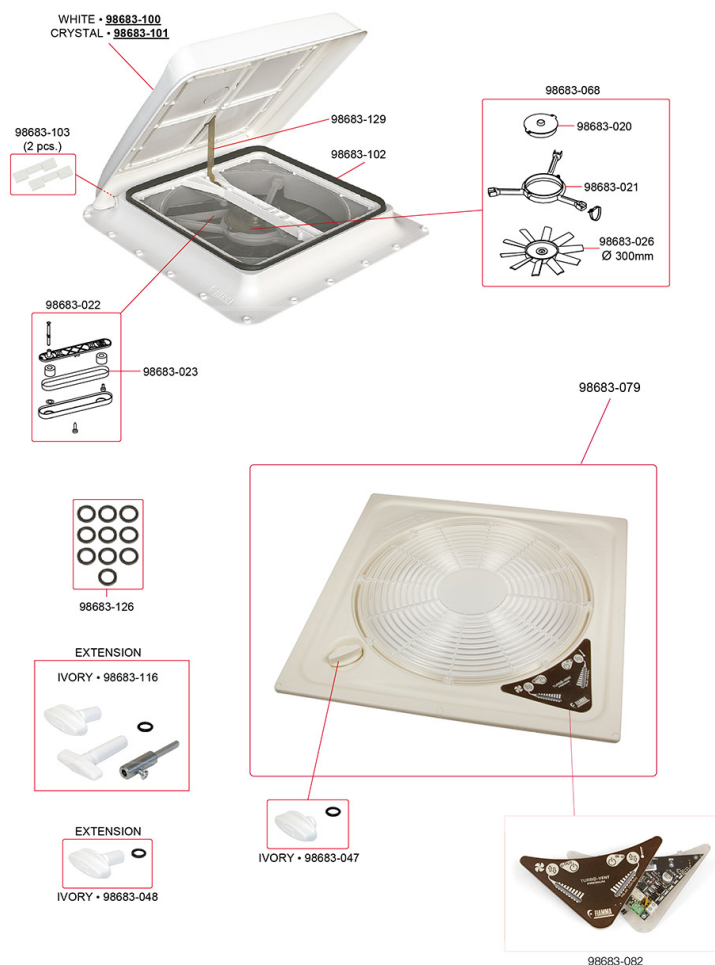

Turbo-Vent Premium

03623H01- / 03623H01B

| Code | Omschrijving | Price * |
|-----------|-------------------------------------|----------|
| 98683-020 | MOTOR KIT FOR TURBO-VENT/T.VENT PRO | € 69,30 |
| 98683-021 | SUPPORT BASE FOR TURBO VENT/T.V.PRO | € 8,80 |
| 98683-022 | TRELLIS KIT FOR TURBO-VENT PRO | € 42,50 |
| 98683-023 | COG BELT FOR TURBO VENT/T.VENT PRO | € 13,70 |
| 98683-026 | TRANSPARENT FAN FOR TURBO-VENT | € 15,80 |
| 98683-047 | HANDWHEEL+JOINT TURBO VENT IVORY | € 3,90 |
| 98683-048 | HANDWHEEL+JOINT 45-60 T-VENT IVORY | € 3,90 |
| 98683-068 | TURBO-VENT PRO FAN KIT WITH MOTOR | € 93,00 |
| 98683-079 | INSIDE FRAME KIT T.V. PREMIUM | € 125,00 |

| | | |
|-----------|----------------------------------|---------|
| 98683-082 | KIT CAPACITIVE PANEL TV PREMIUM | € 95,60 |
| 98683-100 | WHITE COVER VENT/TURBO-VENT | € 21,80 |
| 98683-101 | CRYSTAL LID FOR VENT/TURBO VENT | € 39,80 |
| 98683-102 | JOINT FOR TURBO VENT/T.VENT PRO | € 5,80 |
| 98683-103 | HINGE CAP FOR LID -VENT/VENT 28 | € 0,90 |
| 98683-116 | IVORY KNOBS+EXTENSION KIT VENT | € 8,40 |
| 98683-126 | RING OR 112 | € 3,00 |
| 98683-129 | WHITE OPENING MECHANISM FOR VENT | € 10,70 |