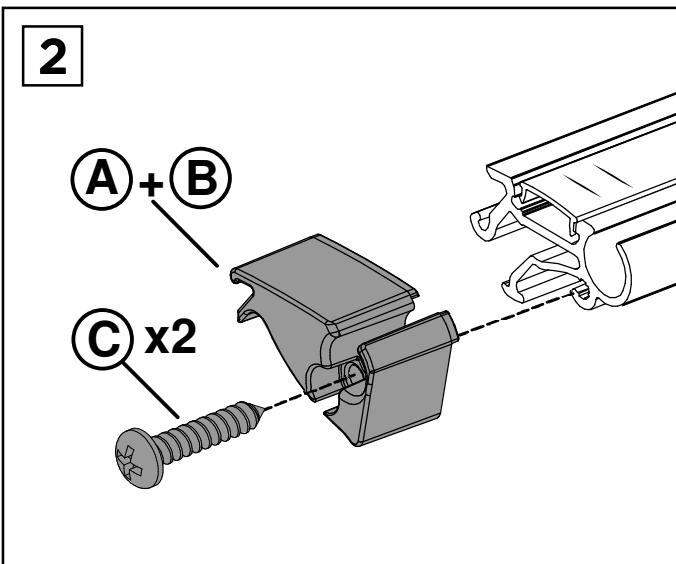

Thule Tent/LED Mounting Rail TO 5200 Installation

➤ Instructions

INSTALLATION - Tent / LED Mounting Rail TO 5200

3 B

CLICK

4

i

THULE SWEDEN *Omnistor*

THULE STRAP KIT FOR ORGANIZERS

THULE FLEXIBLE LED-STRIP

THULE QUICKFIT

THULE EASYLINK

INSTALLATION - Thule Flexible LED-Strip