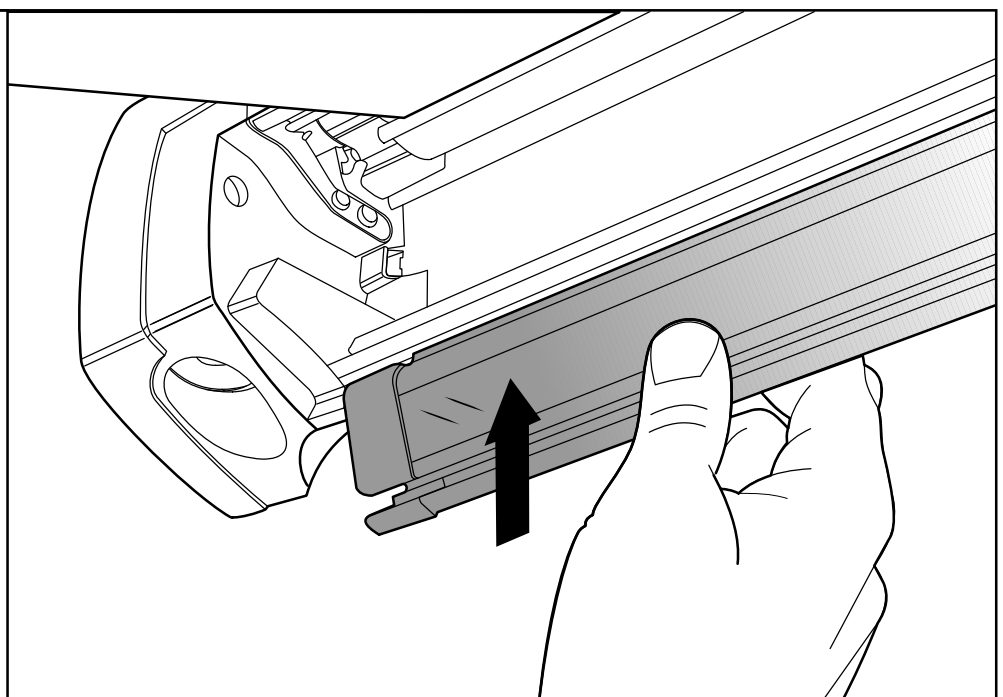

Thule Tent/LED Mounting Rail TO 5200 Installation

➤ Instructions

INSTALLATION - Tent / LED Mounting Rail TO 5200

3 B

CLICK

4

i

THULE SWEDEN *Omnistor*