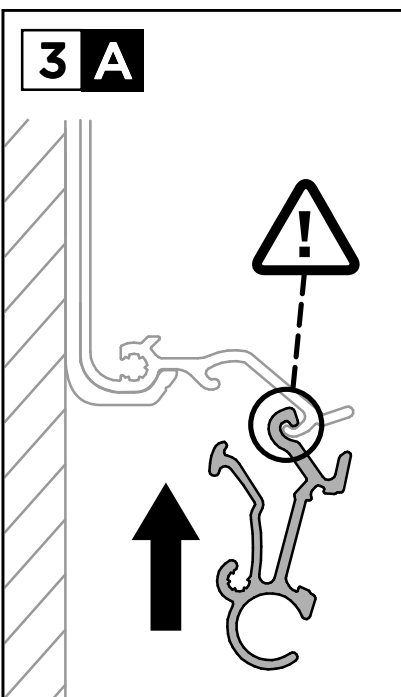

Thule Tent/LED Mounting Rail TO 5200 Installation

➤ Instructions

INSTALLATION - Tent / LED Mounting Rail TO 5200

3 B

CLICK

4

i

THULE SWEDEN *Omnistor*

THULE STRAP KIT FOR ORGANIZERS

THULE FLEXIBLE LED-STRIP

THULE QUICKFIT

THULE EASYLINK

INSTALLATION - Thule Flexible LED-Strip