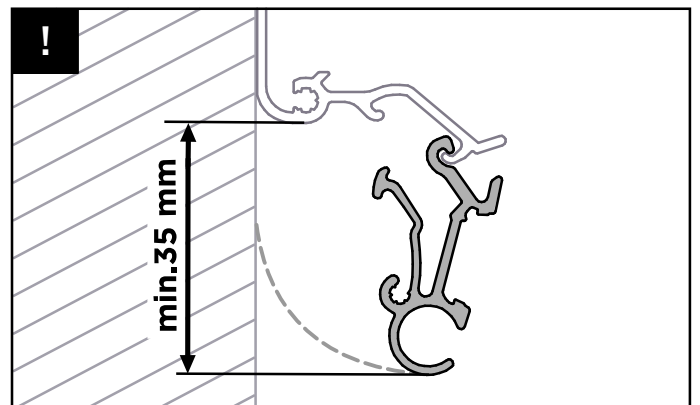

Thule Tent/LED Mounting Rail TO 5200 Installation

➤ Instructions

INSTALLATION - Tent / LED Mounting Rail TO 5200

3 B

CLICK

4

i

THULE SWEDEN *Omnistor*

THULE STRAP KIT FOR ORGANIZERS

THULE FLEXIBLE LED-STRIP

THULE QUICKFIT

THULE EASYLINK

INSTALLATION - Thule Flexible LED-Strip