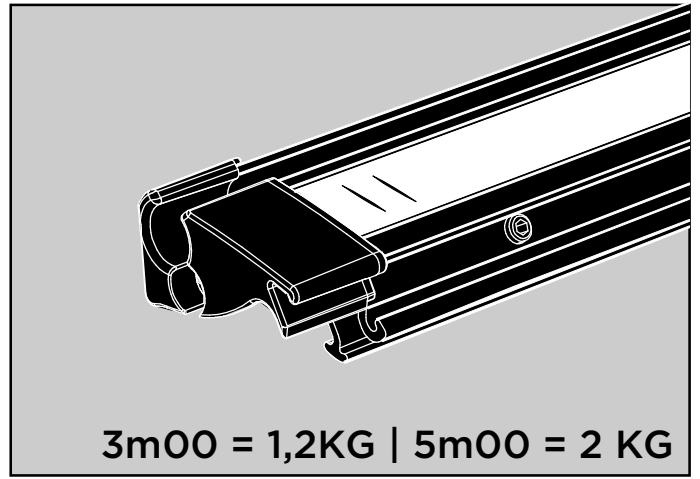

Thule Tent/LED Mounting Rail TO 5200 Installation

➤ Instructions

INSTALLATION - Tent / LED Mounting Rail TO 5200

3 B

CLICK

4

i

THULE SWEDEN *Omnistor*