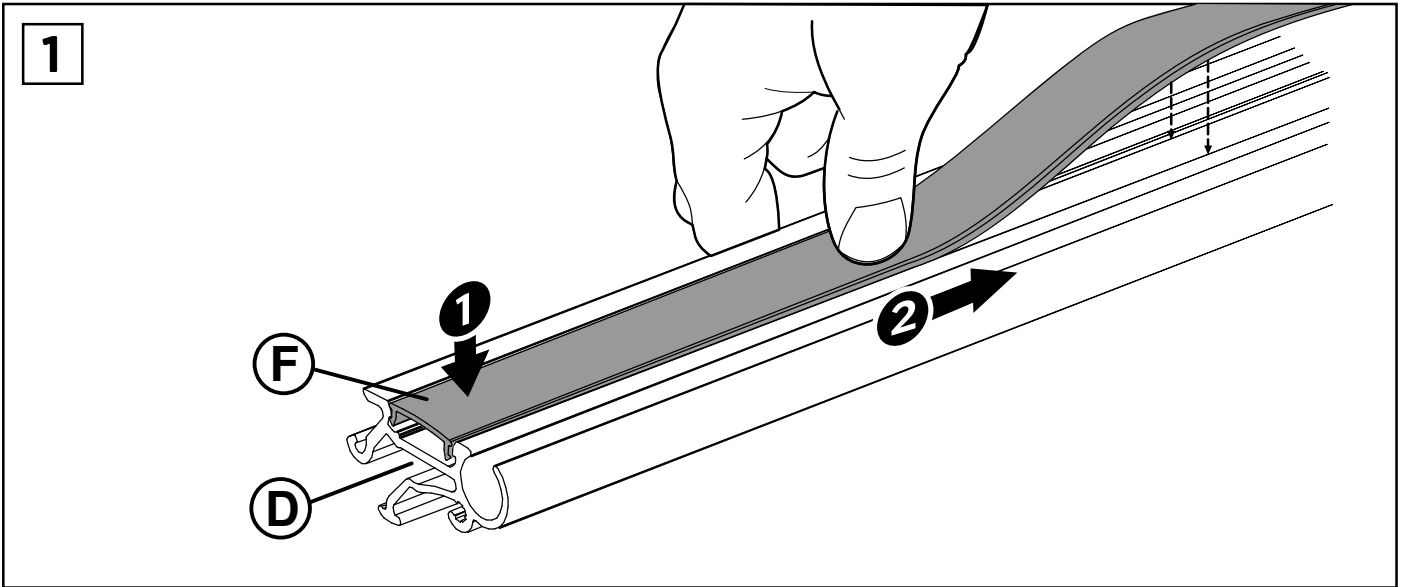

Thule Tent/LED Mounting Rail TO 5200 Installation

➤ Instructions

INSTALLATION - Tent / LED Mounting Rail TO 5200

3 B

CLICK

4

i

THULE SWEDEN *Omnistor*

THULE STRAP KIT FOR ORGANIZERS

THULE FLEXIBLE LED-STRIP

THULE QUICKFIT

THULE EASYLINK

INSTALLATION - Thule Flexible LED-Strip