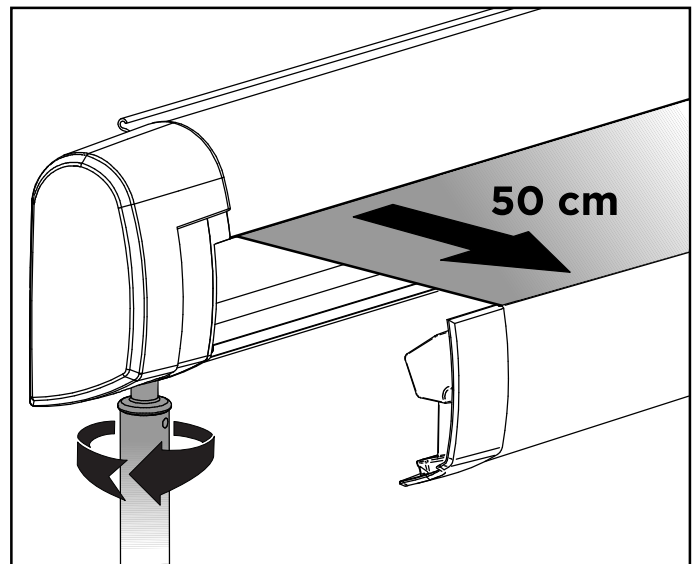

Thule Tent/LED Mounting Rail TO 5200 Installation

➤ Instructions

INSTALLATION - Tent / LED Mounting Rail TO 5200

3 B

CLICK

4

i

THULE SWEDEN *Omnistor*