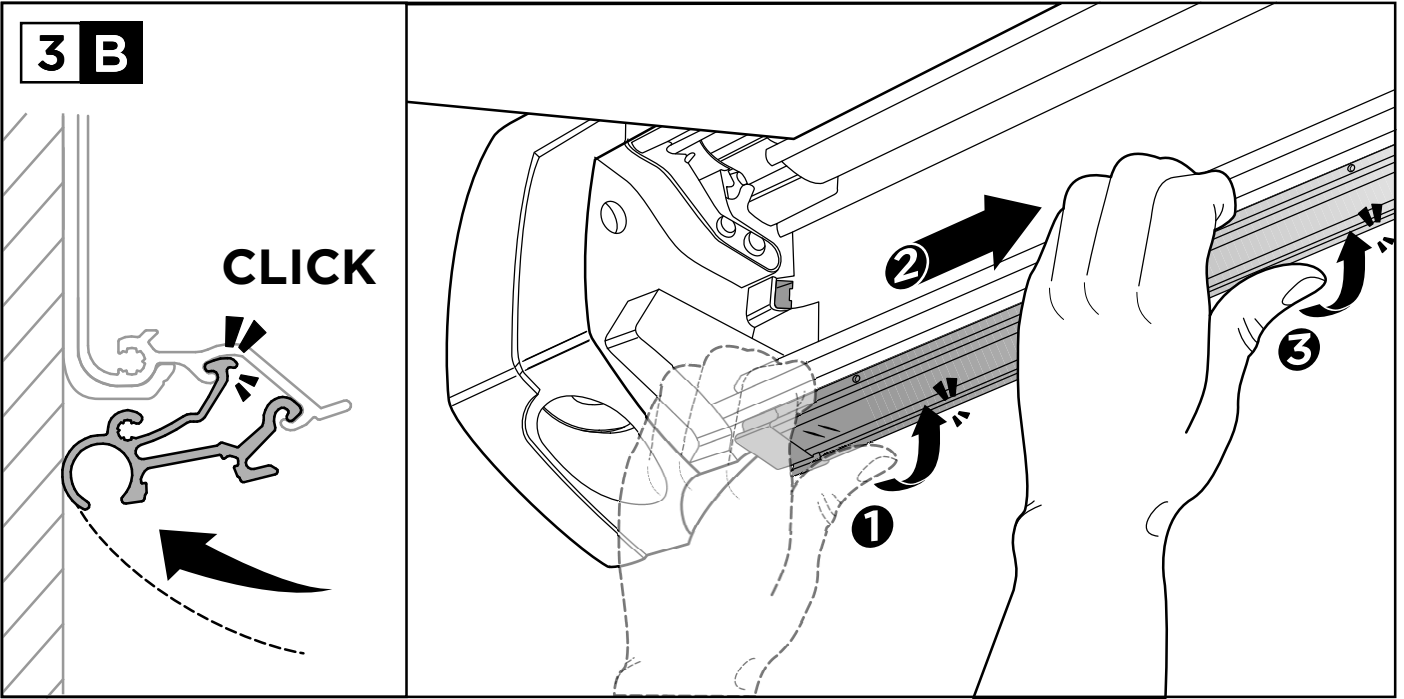

Thule Tent/LED Mounting Rail TO 5200 Installation

➤ Instructions

INSTALLATION - Tent / LED Mounting Rail TO 5200

3 B

CLICK

4

i

THULE SWEDEN *Omnistor*

THULE STRAP KIT FOR ORGANIZERS

THULE FLEXIBLE LED-STRIP

THULE QUICKFIT

THULE EASYLINK

INSTALLATION - Thule Flexible LED-Strip