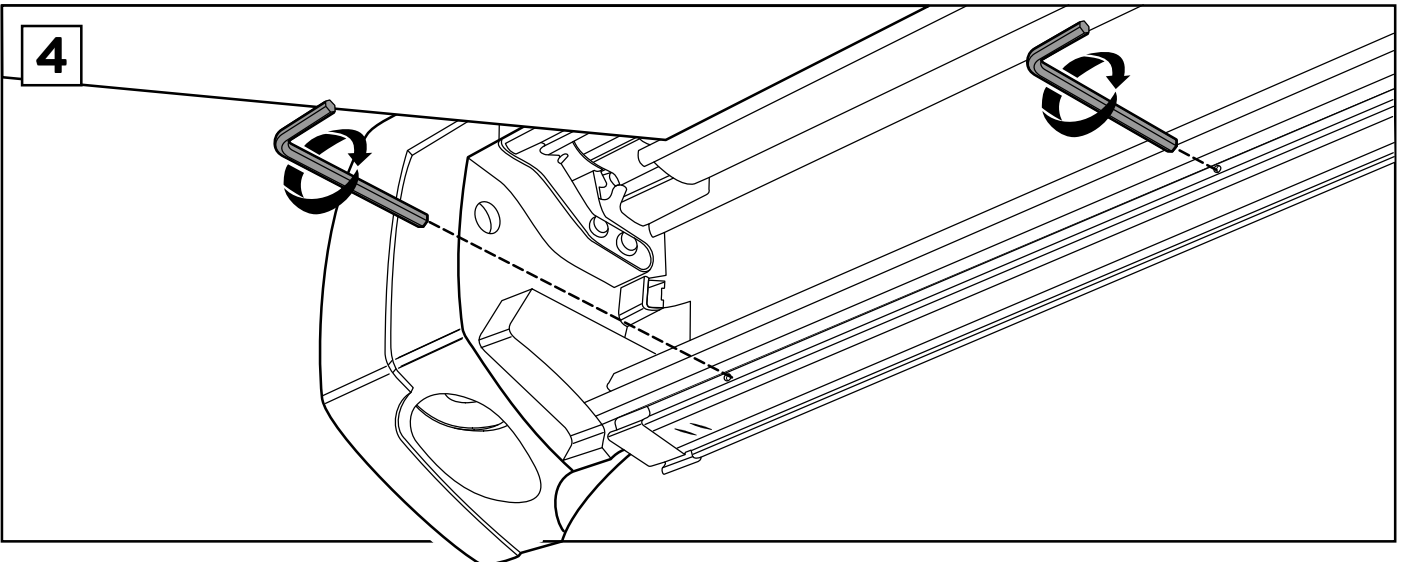

Thule Tent/LED Mounting Rail TO 5200 Installation

➤ Instructions

INSTALLATION - Tent / LED Mounting Rail TO 5200

3 B

CLICK

4

i

THULE SWEDEN *Omnistor*

THULE STRAP KIT FOR ORGANIZERS

THULE FLEXIBLE LED-STRIP

THULE QUICKFIT

THULE EASYLINK

INSTALLATION - Thule Flexible LED-Strip