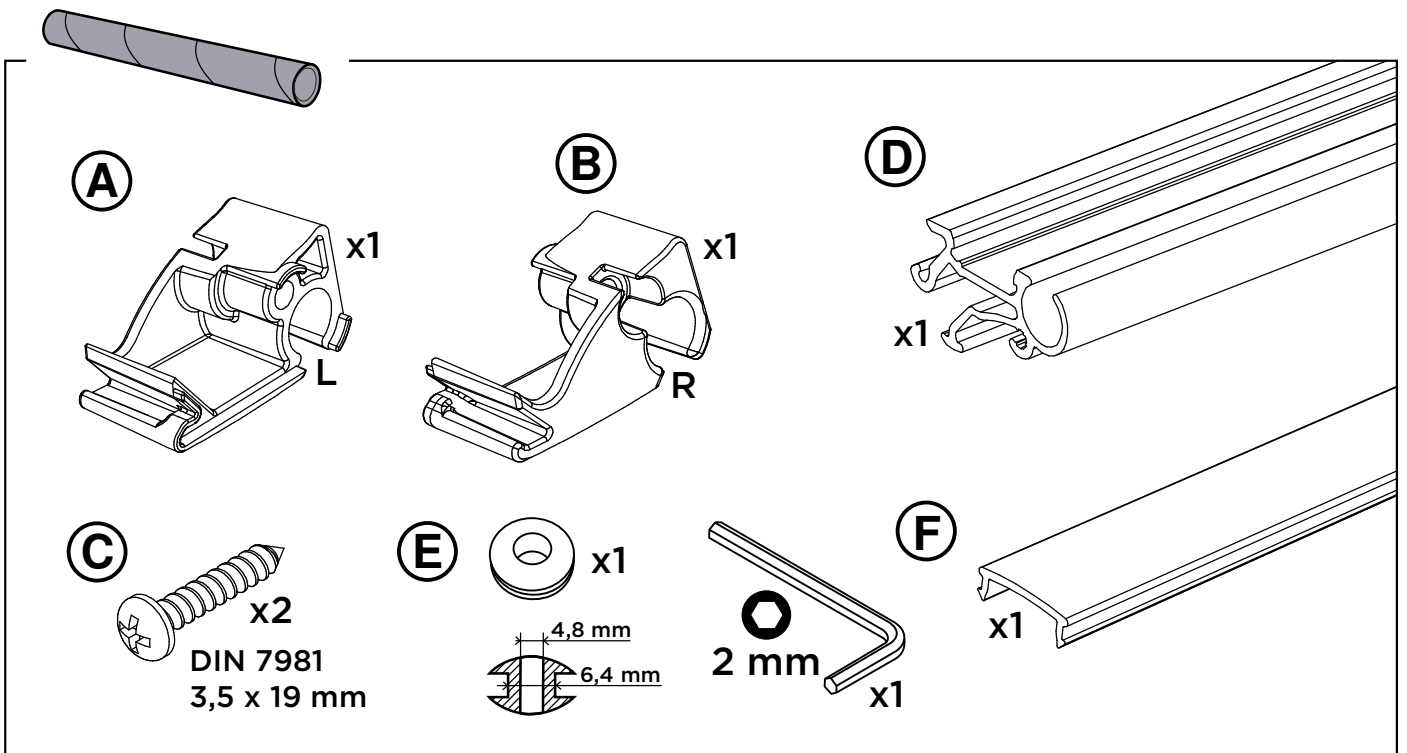

Thule Tent/LED Mounting Rail TO 5200 Installation

➤ Instructions

INSTALLATION - Tent / LED Mounting Rail TO 5200

3 B

CLICK

4

i

THULE SWEDEN *Omnistor*

THULE STRAP KIT FOR ORGANIZERS

THULE FLEXIBLE LED-STRIP

THULE QUICKFIT

THULE EASYLINK

INSTALLATION - Thule Flexible LED-Strip