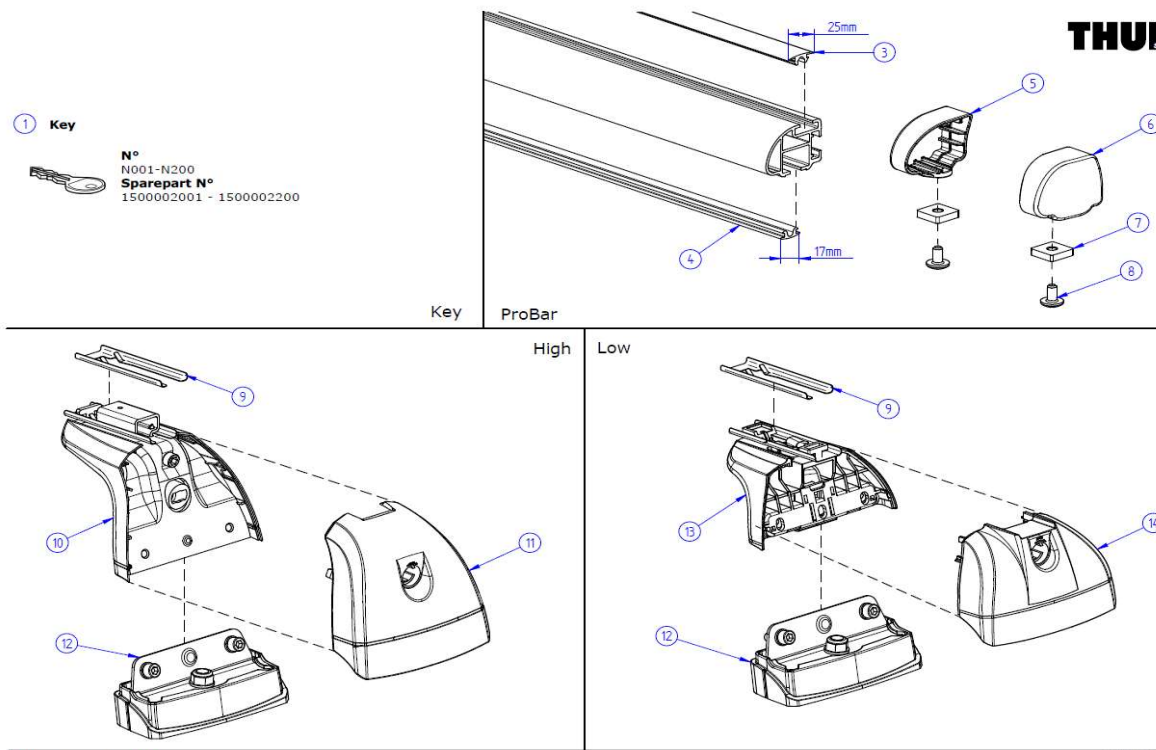

2019 SPARE PARTS LIST PROBAR FLEX

THULE
SWEDEN

ADR609-00

THULE ProBar Flex

ADR609-00

	ART.NR.	DESCRIPTION	RETAIL € (ex.VAT)
1	1500002XXX	KEY N° XXX	3,70 €
3	1500050834	RUBBER PROFILE PROBAR 25mm - 2190mm (1 PCS)	10,20 €
4	1500050836	RUBBER PROFILE PROBAR 17mm - 2190mm (1 PCS)	9,20 €
5	1500050844	END CAP PROBAR - RIGHT (1 PCS)	1,30 €
6	1500050843	END CAP PROBAR - LEFT (1 PCS)	1,30 €
7	1500050845	SQUARE NUT M6 (1 PCS)	1,30 €
8	1500051152	HEXAGONAL SCREW K6S (1 PCS)	1,30 €
9	1500603179	REINFORCEMENT FORK (4 PCS)	23,70 €
10	1500603180	FOOT FIXPOINT 751 HIGH WITH FORK (1 PCS)	22,50 €
11	1500050004	OUTER COVER FIXPOINT 751 HIGH (1 PCS)	9,70 €
12	1500603181	FOOT PAD WITH FASTNERS LOW/HIGH (1 PCS)	11,30 €
13	1500603182	FOOT FIXPOINT 753 LOW WITH FORK (1 PCS)	19,40 €
14	1500050090	OUTER COVER FIXPOINT 753 LOW (1 PCS)	8,20 €

THULE SmartClamp System

ADR608-00

	ART.NR.	DESCRIPTION	RETAIL € (ex.VAT)
1	1500603183	BASE RAIL CONNECTOR (1 PCS)	15,30 €
2	1500603184	SMART CLAMP DUCATO H2 (1 PCS)	30,60 €
3	1500603185	BASE RAIL COVERS - LEFT/RIGHT	8,20 €