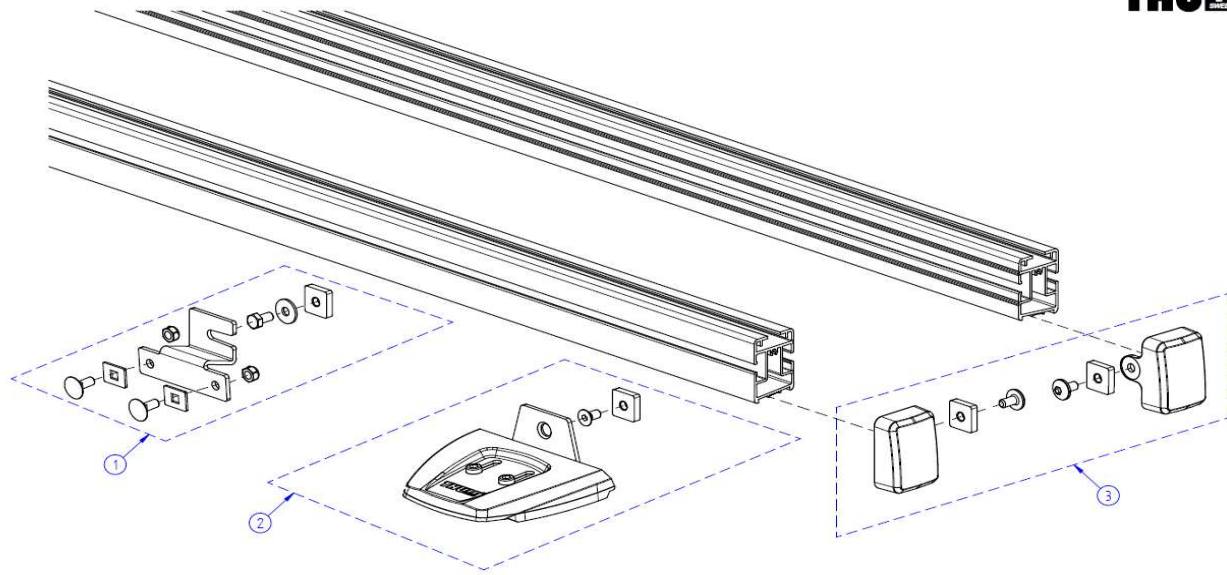

2019 SPARE PARTS LIST PROBAR FLEX

THULE
SWEDEN

ADR609-00

THULE ProBar Flex

ADR609-00

	ART.NR.	DESCRIPTION	RETAIL € (ex.VAT)
1	1500002XXX	KEY N° XXX	3,70 €
3	1500050834	RUBBER PROFILE PROBAR 25mm - 2190mm (1 PCS)	10,20 €
4	1500050836	RUBBER PROFILE PROBAR 17mm - 2190mm (1 PCS)	9,20 €
5	1500050844	END CAP PROBAR - RIGHT (1 PCS)	1,30 €
6	1500050843	END CAP PROBAR - LEFT (1 PCS)	1,30 €
7	1500050845	SQUARE NUT M6 (1 PCS)	1,30 €
8	1500051152	HEXAGONAL SCREW K6S (1 PCS)	1,30 €
9	1500603179	REINFORCEMENT FORK (4 PCS)	23,70 €
10	1500603180	FOOT FIXPOINT 751 HIGH WITH FORK (1 PCS)	22,50 €
11	1500050004	OUTER COVER FIXPOINT 751 HIGH (1 PCS)	9,70 €
12	1500603181	FOOT PAD WITH FASTNERS LOW/HIGH (1 PCS)	11,30 €
13	1500603182	FOOT FIXPOINT 753 LOW WITH FORK (1 PCS)	19,40 €
14	1500050090	OUTER COVER FIXPOINT 753 LOW (1 PCS)	8,20 €

THULE SmartClamp System

ADR608-00

	ART.NR.	DESCRIPTION	RETAIL € (ex.VAT)
1	1500603183	BASE RAIL CONNECTOR (1 PCS)	15,30 €
2	1500603184	SMART CLAMP DUCATO H2 (1 PCS)	30,60 €
3	1500603185	BASE RAIL COVERS - LEFT/RIGHT	8,20 €