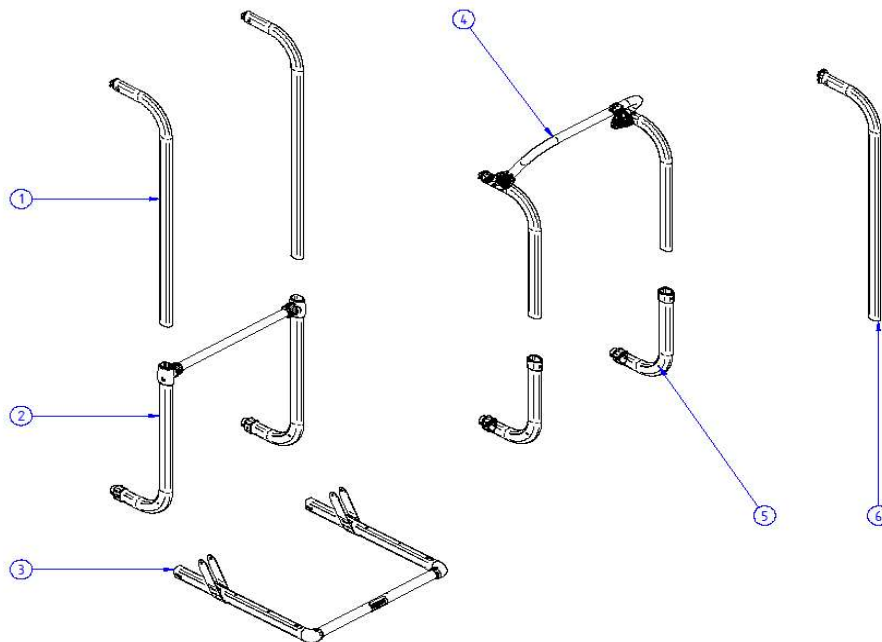

2019 SPARE PARTS LIST

Elite G2 LV - Elite G2 SV - Elite G2 HH

THULE
SWEDEN

MH605-00

THULE
SWEDEN

THULE Elite G2 LV / Elite G2 SV / Elite G2 HH

MH605-00

	ART.NR.	DESCRIPTION	RETAIL € (ex.VAT)
1	1500602635	ELITE G2 LV ARM (1x)	29,60 €
2	1500602636	ELITE G2 LV BODY + CROSSBAR + T-PIECES	64,30 €
3	1500602637	ELITE G2 PLATFORM WITHOUT RAILS	96,10 €
4	1500602638	ELITE G2 SV ARMS + CROSSBAR	58,00 €
5	1500602639	ELITE G2 SV BODY + CONNECTION PIECE (1x)	32,90 €
6	1500602640	ELITE G2 HH ARM (1x)	29,60 €