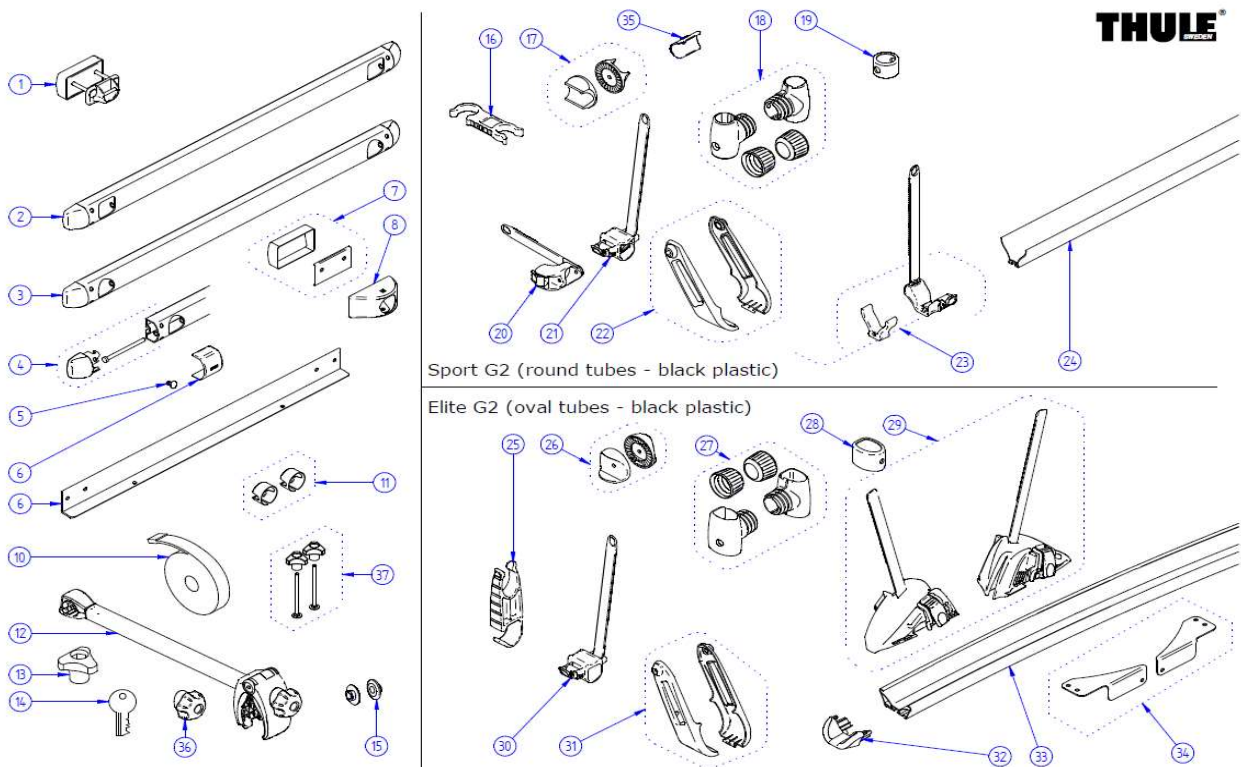

2019 SPARE PARTS LIST

Sport G2 & Elite G2 - common parts

THULE
SWEDEN

MH604-05

THULE Sport G2 & Elite G2 - common parts

MH604-06

	ART.NR.	DESCRIPTION	RETAIL € (ex.VAT)
1	1500602383	G2 UPPER FIXATION KIT (2x)	14,10 €
2	309828	G2 TOP MOUNTING RAIL	see price list
3	306946	BOTTOM MOUNTING RAIL	see price list
3	308954	BOTTOM MOUNTING RAIL BLIND	see price list
4	1500600549	SPORT/ELITE CAP MOUNTING PROFILE + BOLT (2x)	10,90 €
5	1500602750	MOUNTING RAIL SCREW NAIL (x100)	35,50 €
6	307328	COVER MOUNTING RAIL (2pcs)	see price list
7	1500602360	LOWER FIXATION KIT INSIDE (2x)	9,00 €
8	1500602384	FOOT + FOOT COVER (2x)	21,70 €
9	1500601518	ANGLE SUPPORT RAIL DUCATO	13,10 €
10	1500602387	SAFETY STRAP 2,00M BLACK	7,80 €
11	1500602751	ANTI RATTLING BOTTOM MOUNTING RAIL (2x)	2,70 €
12	306463	G2 BIKE ARM #1 WITH LOCK - ANODISED (12cm)	see price list
12	306464	G2 BIKE ARM #2 WITH LOCK - ANODISED(26cm)	see price list
12	307367	G2 BIKE ARM #2.5 WITH LOCK - ANODISED (30cm)	see price list
12	306465	G2 BIKE ARM #3 WITH LOCK - ANODISED (41cm)	see price list
12	306466	G2 BIKE ARM #4 WITH LOCK - ANODISED (15cm, double clamp)	see price list
12	302036	G2 BIKE ARM #1 WITH LOCK - BLACK (12cm)	see price list
12	302037	G2 BIKE ARM #2 WITH LOCK - BLACK (26cm)	see price list
12	302038	G2 BIKE ARM #2.5 WITH LOCK - BLACK (30cm)	see price list
12	302039	G2 BIKE ARM #3 WITH LOCK - BLACK (41cm)	see price list
12	302040	G2 BIKE ARM #4 WITH LOCK - BLACK(15cm, double clamp)	see price list
13	1500602386	KNOB WITH NUT BLACK H18mm (2x)	6,20 €
13	1500602020	KNOB WITH NUT BLACK H28mm	3,90 €
14	1500002XXX	SPARE KEY FOR BIKE ARM LOCK (XXX = KEY NR.)	3,70 €
15	1500602898	GLIDING BEARINGS FOR HINGES (100 PCS)	10,00 €
16	1500602385	G2 PLATFORM HOLDER 30/34	6,20 €
16	1500602622	G2 PLATFORM HOLDER 34/34	6,20 €
17	1500602623	G2 SERRATED PIECE round (2x)	8,20 €
18	1500602624	G2 SPORT T-PIECE (2x)	8,60 €
19	1500602625	G2 CONNECTION PIECE DIA. 34/30 (2x)	1,70 €
20	1500602626	PLATFORM LOCK VERTICAL (2x)	8,20 €