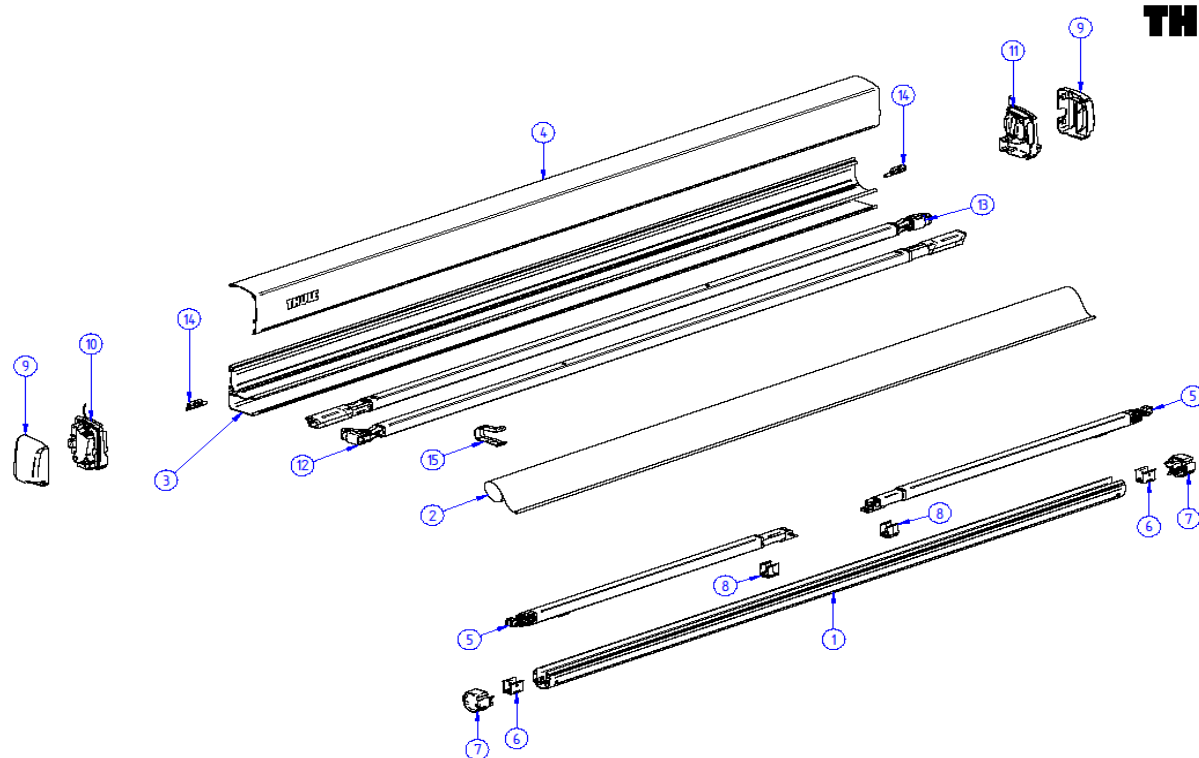

2020 SPARE PARTS LIST
3200 - Available April 2020

THULE
SWEDEN

3AR602

THULE 3200

3AR602-00

	ART.NR.	DESCRIPTION	RETAIL € (ex.VAT)
1	1500603489	ROLLER TUBE 3200 - 1.90M	Available April 2020
	1500603490	ROLLER TUBE 3200 - 2.30M	Available April 2020
	1500603491	ROLLER TUBE 3200 - 2.50M	Available April 2020
	1500603492	ROLLER TUBE 3200 - 2.70M	Available April 2020
	1500603493	ROLLER TUBE 3200 - 3.00M	Available April 2020
2	1500603494	FABRIC 3200 1.90M	Available April 2020
	1500603495	FABRIC 3200 2.30M	Available April 2020
	1500603496	FABRIC 3200 2.50M	Available April 2020
	1500603497	FABRIC 3200 2.70M	Available April 2020
	1500603498	FABRIC 3200 3.00M	Available April 2020
3	1500603499	MAIN HOUSING BOTTOM 3200 ANTHR 1.90M	Available April 2020
	1500603500	MAIN HOUSING BOTTOM 3200 ANTHR 2.30M	Available April 2020
	1500603501	MAIN HOUSING BOTTOM 3200 ANTHR 2.50M	Available April 2020
	1500603502	MAIN HOUSING BOTTOM 3200 ANTHR 2.70M	Available April 2020
	1500603503	MAIN HOUSING BOTTOM 3200 ANTHR 3.00M	Available April 2020
4	1500603504	MAIN HOUSING TOP 3200 ANO 2.50M	Available April 2020
	1500603505	MAIN HOUSING TOP 3200 ANO 2.70M	Available April 2020
	1500603506	MAIN HOUSING TOP 3200 ANO 3.00M	Available April 2020
	1500603507	MAIN HOUSING TOP 3200 ANTHR 1.90M	Available April 2020
	1500603508	MAIN HOUSING TOP 3200 ANTHR 2.30M	Available April 2020
	1500603509	MAIN HOUSING TOP 3200 ANTHR 2.50M	Available April 2020
	1500603510	MAIN HOUSING TOP 3200 ANTHR 2.70M	Available April 2020
	1500603511	MAIN HOUSING TOP 3200 ANTHR 3.00M	Available April 2020
5	1500603512	SUPPORT ARM 3200 1.90M	Available April 2020
	1500603513	SUPPORT ARM 3200 2.30M-2.50M	Available April 2020
	1500603514	SUPPORT ARM 3200 2.70M-3.00M	Available April 2020
6	1500603515	CONNECTOR SUPPORT ARM 3200 - 2PC	Available April 2020
7	1500603516	LH+RH ENDCAP ROLLER TUBE 3200	Available April 2020
8	1500603517	ANTI RATTLING SUPPORT ARM 3200 - 2PC	Available April 2020
9	1500603518	LH+RH ENDCAP HOUSING	Available April 2020
10	1500603519	LH ENDPLATE 3200 ASSY	Available April 2020
11	1500603520	RH ENDPLATE 3200 ASSY	Available April 2020