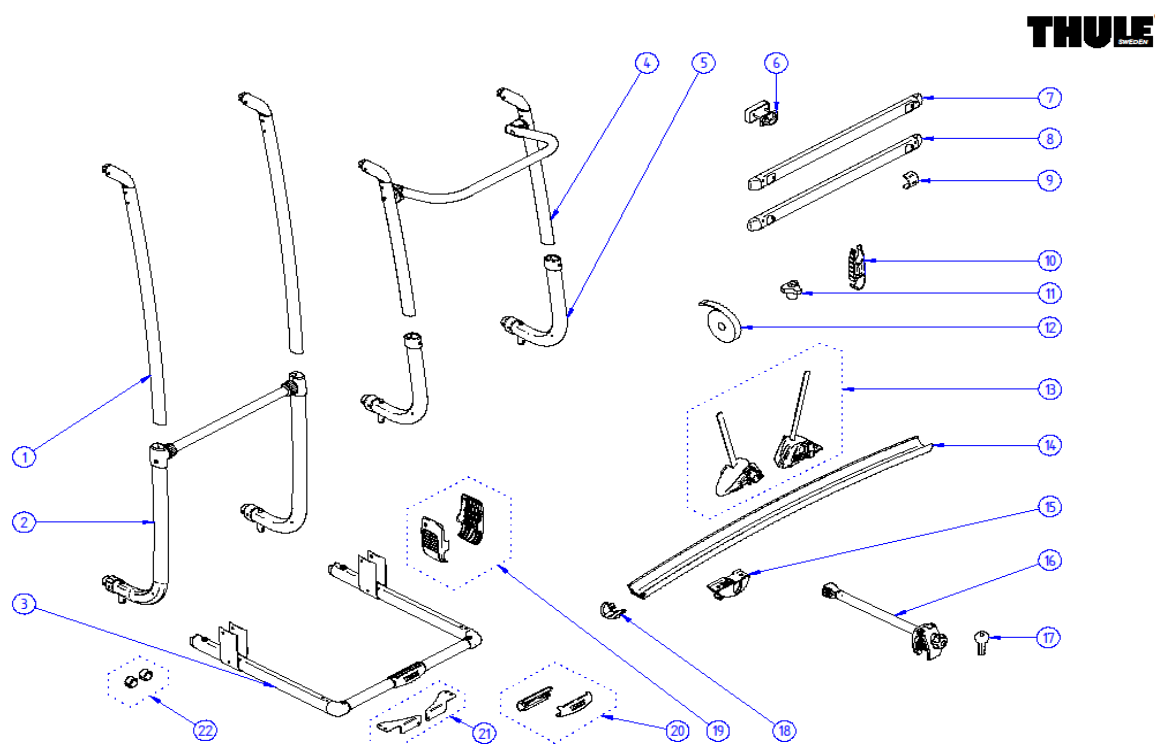

# 2020 SPARE PARTS LIST

Excellent common parts - Excellent LV - Excellent SV

**THULE**  
SWEDEN

EX600

THULE Excellent LV - Excellent SV - Excellent common parts

EX600-03

	ART.NR.	DESCRIPTION	RETAIL € (ex.VAT)
1	1500602393	EXCELLENT ARM (1x)	41,30
	1500603213	EXCELLENT ARM BLACK (1x)	44,50
2	1500602394	EXCELLENT CROSSBAR + T-PIECES + BODY	91,60
	1500603214	EXCELLENT CROSSBAR + T-PIECES + BODY BLACK	89,80
3	1500602397	EXCELLENT PLATFORM WITHOUT RAILS	148,20
	1500603215	EXCELLENT PLATFORM WITHOUT RAILS BLACK	155,50
4	1500602395	EXCELLENT SV ARMS+CROSSBAR	91,60
5	1500602396	EXCELLENT SV BODY + CONNECTION PIECE (1x)	41,30
6	1500602383	G2 UPPER FIXATION KIT (2x)	14,10
7	309828	G2 TOP MOUNTING RAIL	gen. price list
8	306946	BOTTOM MOUNTING RAIL	gen. price list
	308954	BOTTOM MOUNTING RAIL BLIND	gen. price list
9	307328	COVER MOUNTING RAIL (2pcs)	gen. price list
10	1500602400	PLATFORM HOLDER (2x)	12,30
11	1500602386	KNOB WITH NUT BLACK H18mm (2x)	6,20
	1500602020	KNOB WITH NUT BLACK H28mm	3,90
12	1500602387	SAFETY STRAP 2,00M BLACK	7,80
13	1500602403	EXCELLENT WHEEL HOLDER W PUMP BUCKLE (1L+1R)	32,10
14	1500602401	G2 RAIL PROFILE	34,10
	1500603216	G2 RAIL PROFILE BLACK	37,80
15	1500602621	EXCELLENT RAILSLIDER BLACK (2x)	13,70
16	302520	G3 BIKE ARM #1 ACUTIGHT WITH LOCK - ANODISED (12cm)	gen. price list
	302521	G3 BIKE ARM #2 ACUTIGHT WITH LOCK - ANODISED (26cm)	gen. price list
	302523	G3 BIKE ARM #3 ACUTIGHT WITH LOCK - ANODISED (41cm)	gen. price list
	302524	G3 BIKE ARM #4 ACUTIGHT WITH LOCK - ANODISED (15cm - double)	gen. price list
	302525	G3 BIKE ARM #1 ACUTIGHT WITH LOCK - BLACK (12cm)	gen. price list
	302526	G3 BIKE ARM #2 ACUTIGHT WITH LOCK - BLACK (26cm)	gen. price list
	302528	G3 BIKE ARM #3 ACUTIGHT WITH LOCK - BLACK (41cm)	gen. price list
	302529	G3 BIKE ARM #4 ACUTIGHT WITH LOCK - BLACK (15cm - double)	gen. price list
17	1500002XXX	SPARE KEY FOR BIKE ARM LOCK (XXX = KEY NR.)	3,70
18	1500602402	G2 ENDCAP RAIL (2x)	7,60
19	1500602398	EXCELLENT HINGE COVERS (1L+1R)	6,20