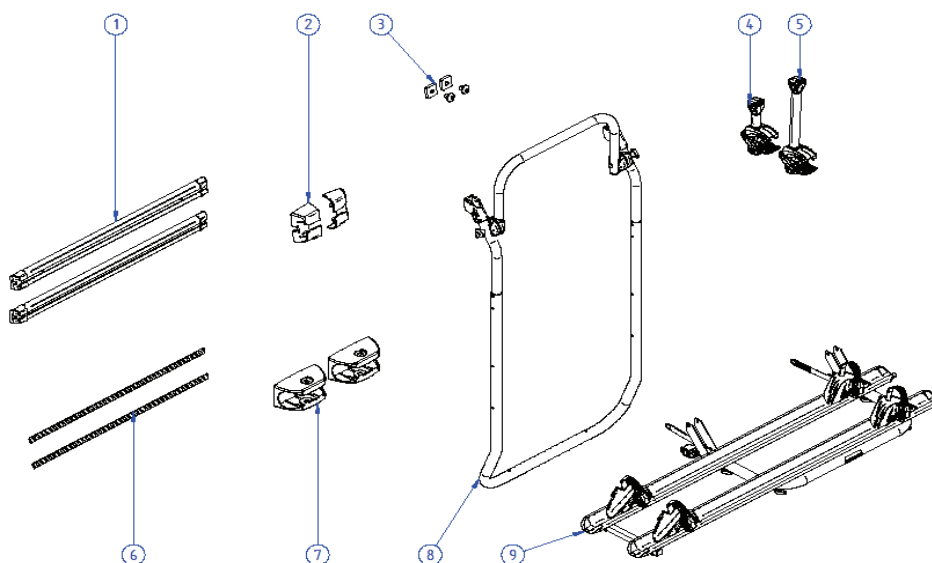

2017 SPARE PARTS LIST
Elite Van XT

THULE
SWEDEN

MH607-00

THULE
SWEDEN

THULE Elite Van XT

MH607-00

	ART.NR.	DESCRIPTION	RETAIL € (ex.VAT)
1	1500603150	MOUNTING RAIL DUCATO >2007 TOP + BOTTOM	158,60
2	1500603151	MOUNTING RAIL ENDCAP 2PCS	3,20
3	1500603152	MOUNTING RAIL CONNECTION 4PCS	2,20
4	306463	G2 BIKE ARM #1 WITH LOCK (12cm)	see price list
5	307367	G2 BIKE ARM #2,5 WITH LOCK (30cm)	see price list
6	1500603153	COVER STRIP RIBBED 750mm 2PCS	5,40
7	1500603154	ELITE VAN XT FOOT + COVER 2PCS	6,60
8	1500603155	ELITE VAN XT BODY	84,80
9	1500603156	ELITE VAN XT PLATFORM COMPLETE	75,40