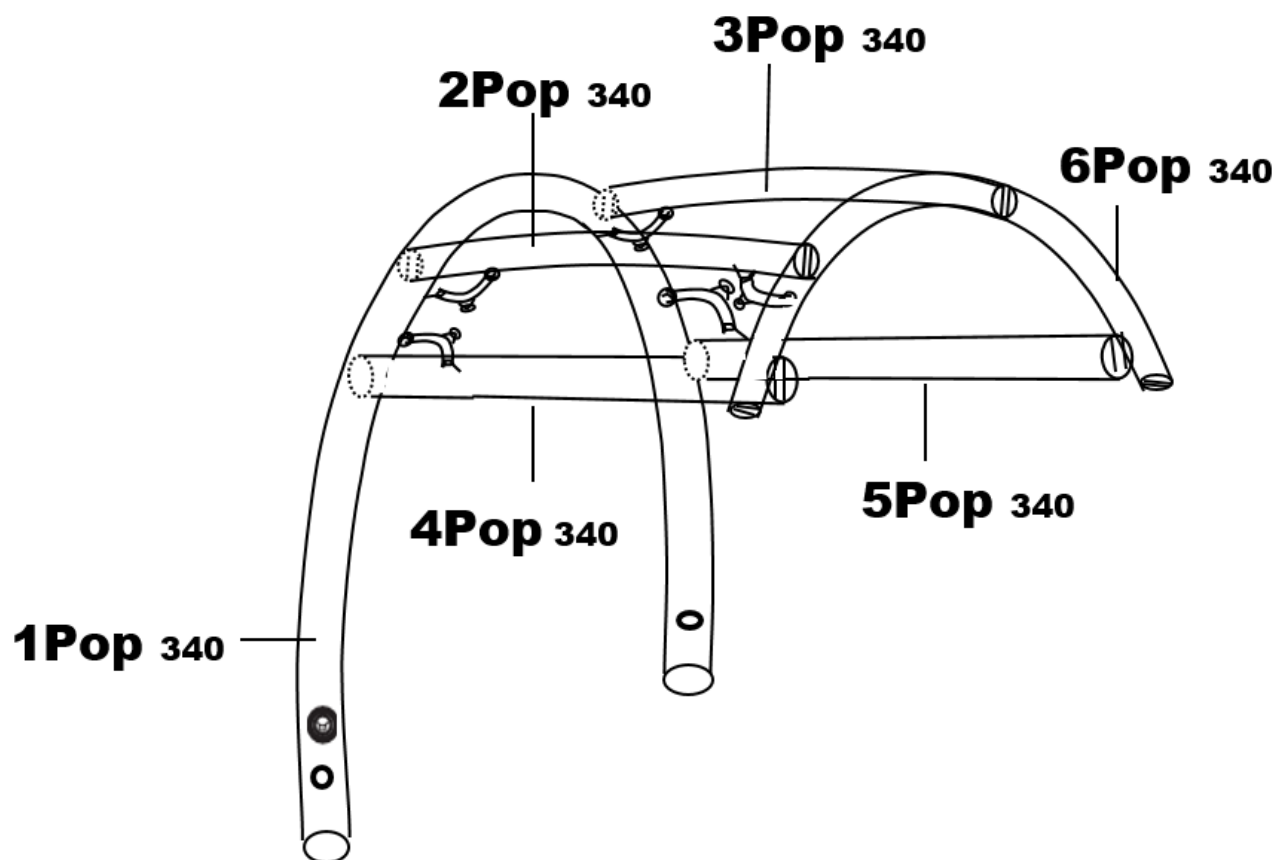

Pop AIR Pro 340

Part	Part name	Part number
1 Pop 340	Bladder Only	ZAPOP3401
2 Pop 340	Bladder Only	ZAPOP3402
3 Pop 340	Bladder Only	ZAPOP3403
4 Pop 340	Bladder Only	ZAPOP3404
5 Pop 340	Bladder Only	ZAPOP3405
6 Pop 340	Bladder Only	ZAPOP3406
	Isolating / deflation valve	ZAPIDV
	Inflation valve	ZAPINV
	Isolating valve spanner	ZAPIVS