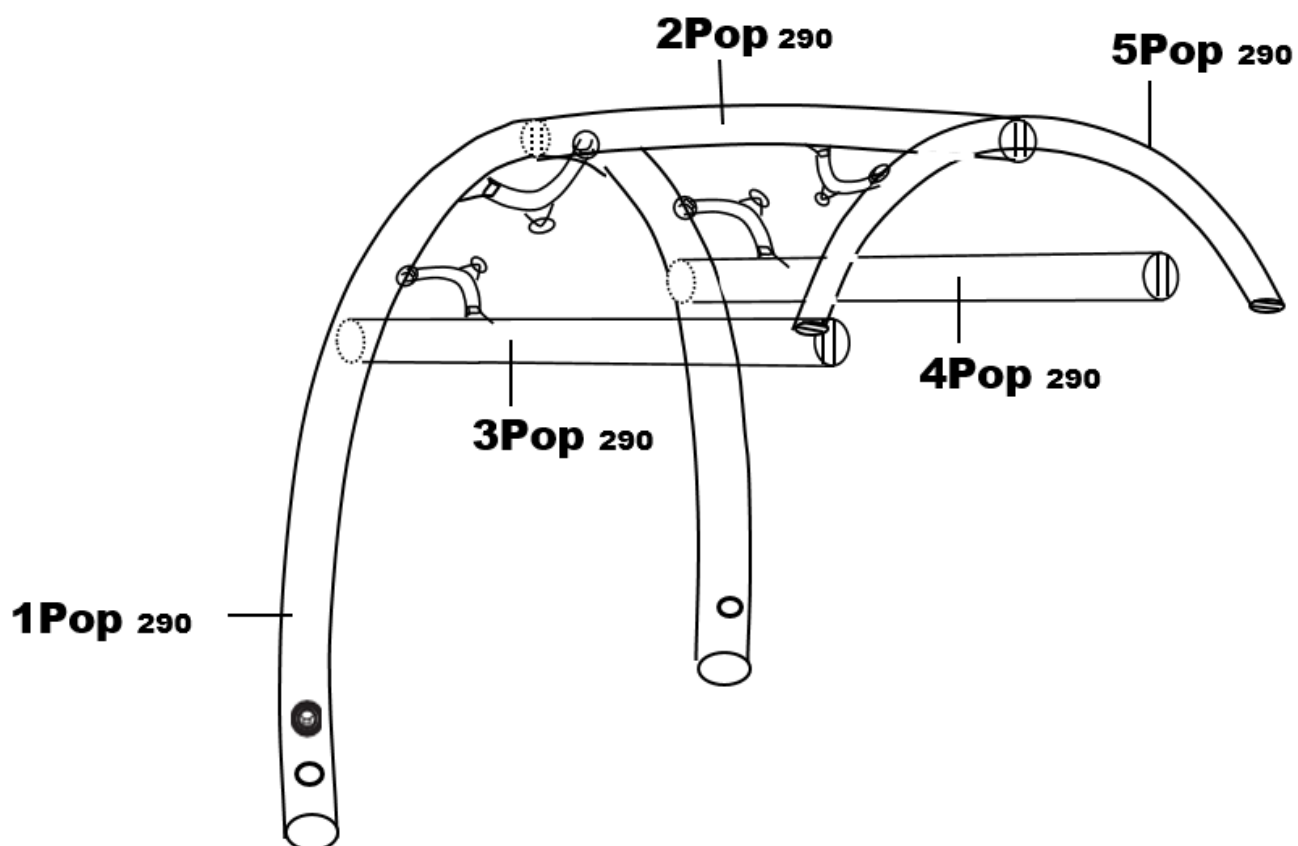

# Pop AIR Pro 290

Part	Part name	Part number
1 Pop 290	Bladder Only	ZAPOP2901
2 Pop 290	Bladder Only	ZAPOP2902
3 Pop 290	Bladder Only	ZAPOP2903
4 Pop 290	Bladder Only	ZAPOP2904
5 Pop 290	Bladder Only	ZAPOP2905
	Isolating / deflation valve	ZAPIDV
	Inflation valve	ZAPINV
	Isolating valve spanner	ZAPIVS