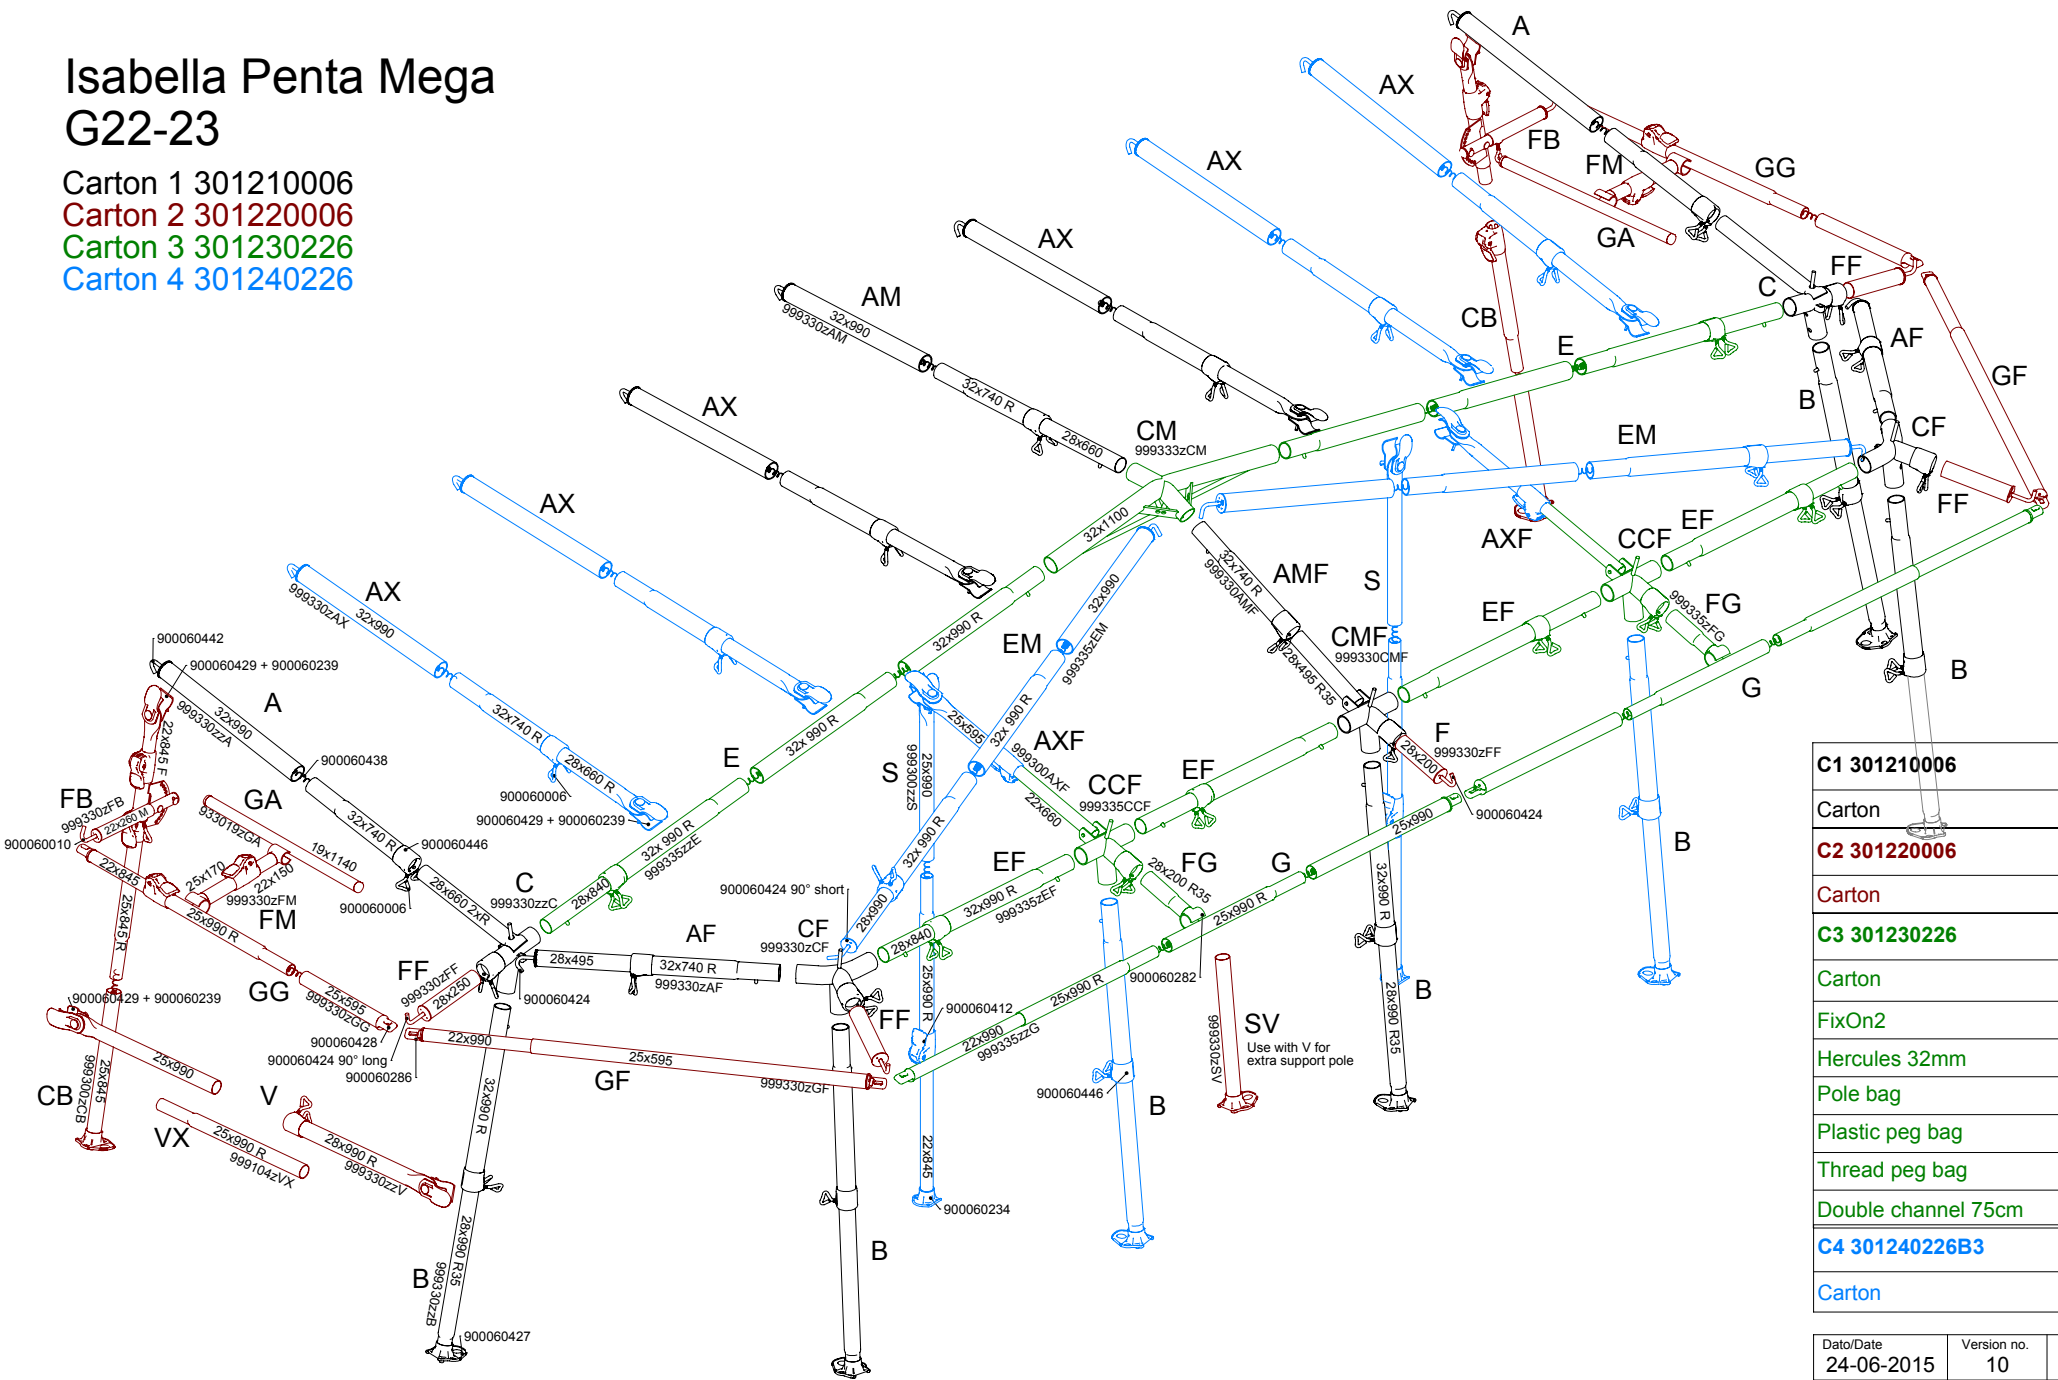

Isabella Penta Mega G22-23

Carton 1 301210006

Carton 2 301220006

Carton 3 301230226

Carton 4 301240226

C1 301210006	25,2 kg
Carton	Medium
C2 301220006	14,5 kg
Carton	Small
C3 301230226	26,0 kg
Carton	Large
FixOn2	2
Hercules 32mm	1
Pole bag	4
Plastic peg bag	2
Thread peg bag	1
Double channel 75cm	2
C4 301240226B3	24,4 kg
Carton	Medium

Dato/Date	Version no.	Enheder/Units
24-06-2015	10	mm