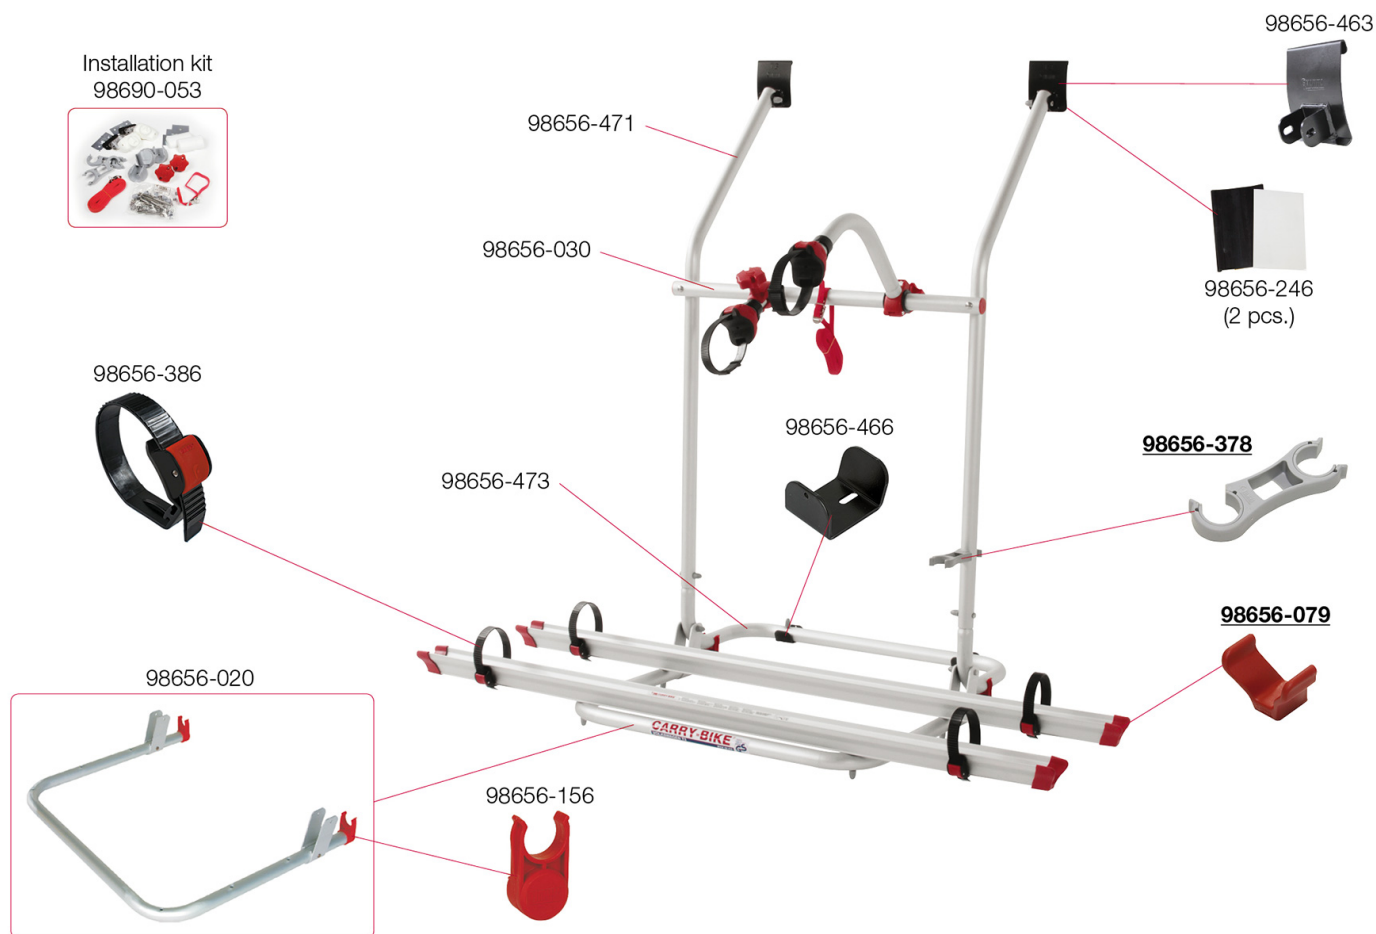

Carry-Bike VW T3 - T25

02093C01-

Code	Omschrijving	Price *
98656-020	RAIL SUPPORT KIT CB 300 ALL/VWT3	€ 69,80
98656-030	KIT BEARING TUBE CB VWT3-T25	€ 14,40
98656-079	RED END CAP FOR CB RAIL	€ 3,50
98656-156	RED PLASTIC CLIP 30MM CARRY-BIKE	€ 2,50
98656-246	KIT ANTISCRATCH PROTECTION CB	€ 12,50
98656-378	GREY RACK HOLDER FOR CARRY-BIKE	€ 5,80
98656-386	QUICK SAFE	€ 3,90
98656-463	UPPER FIXING KIT CARRY-BIKE VWT3	€ 16,50
98656-466	LOWER FIXING KIT CB VWT3	€ 7,00

98656-471	UPPER STRUCTURE CB VWT3-T25	€ 27,70
98656-473	LOWER STRUCTURE CARRY BIKE VWT3	€ 37,90
98690-053	INSTALLATION KIT CB VW T4 D	€ 56,00