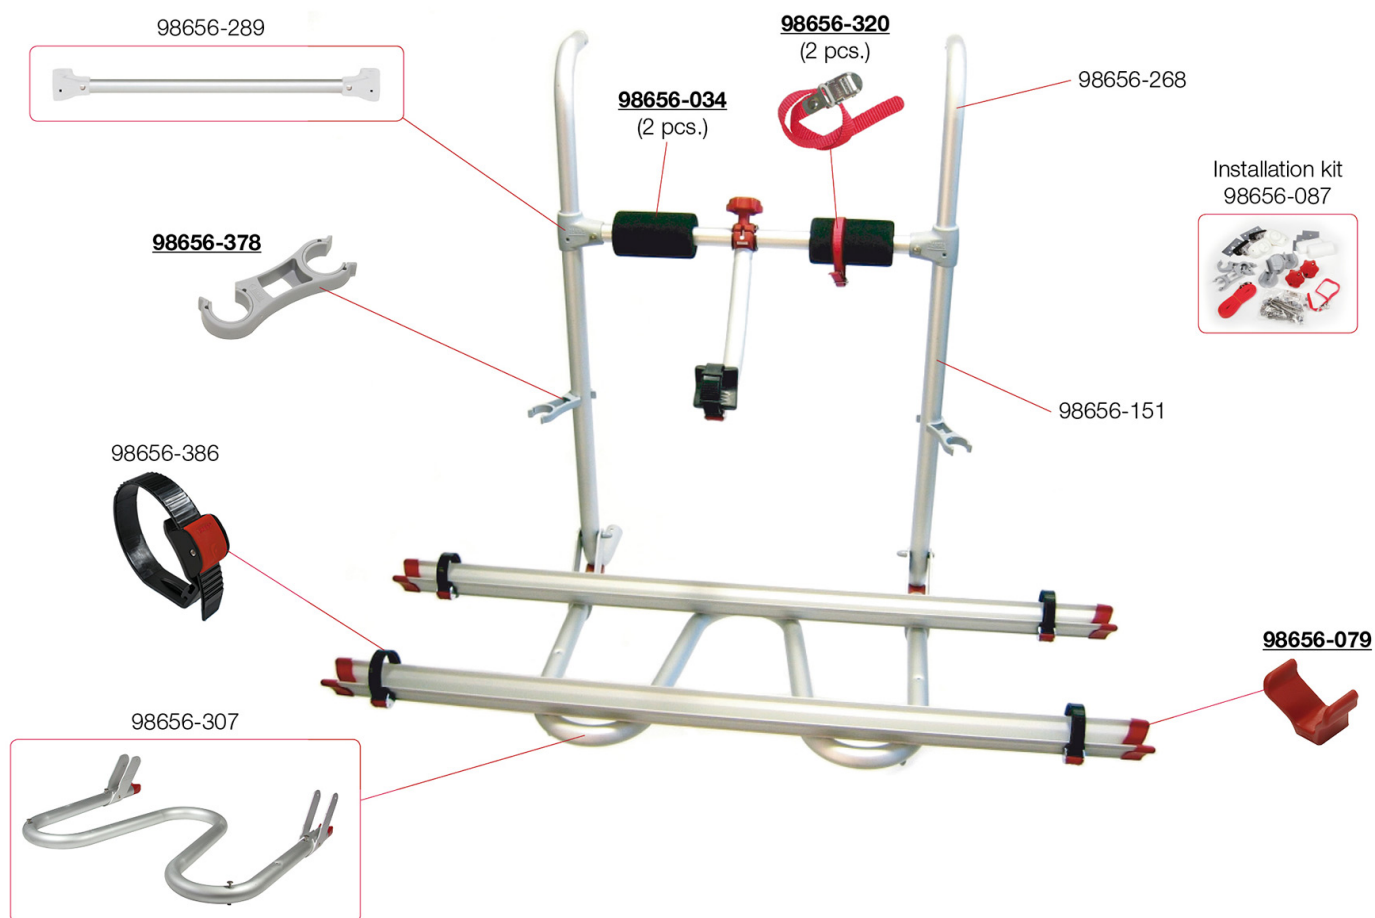

Carry-Bike UL Version 2008

02093-86-

Code	Omschrijving	Price *
98656-034	PROTECTION PAD KIT 2 PCS.	€ 6,80
98656-079	RED END CAP FOR CB RAIL	€ 3,50
98656-087	INSTALLATION KIT CB UL	€ 52,50
98656-151	LOWER BEARING STRUCTURE CB UL 08	€ 21,90
98656-268	UPPER STRUCTURE KIT CB PRO	€ 33,70
98656-289	KIT BEARING TUBE FOR CB UL	€ 21,90
98656-307	RAIL SUPPORT KIT CB UL - CL 08	€ 89,00
98656-320	Strip red (2 pcs.)	€ 5,30
98656-378	GREY RACK HOLDER FOR CARRY-BIKE	€ 5,80

98656-386

QUICK SAFE

€ 3,90