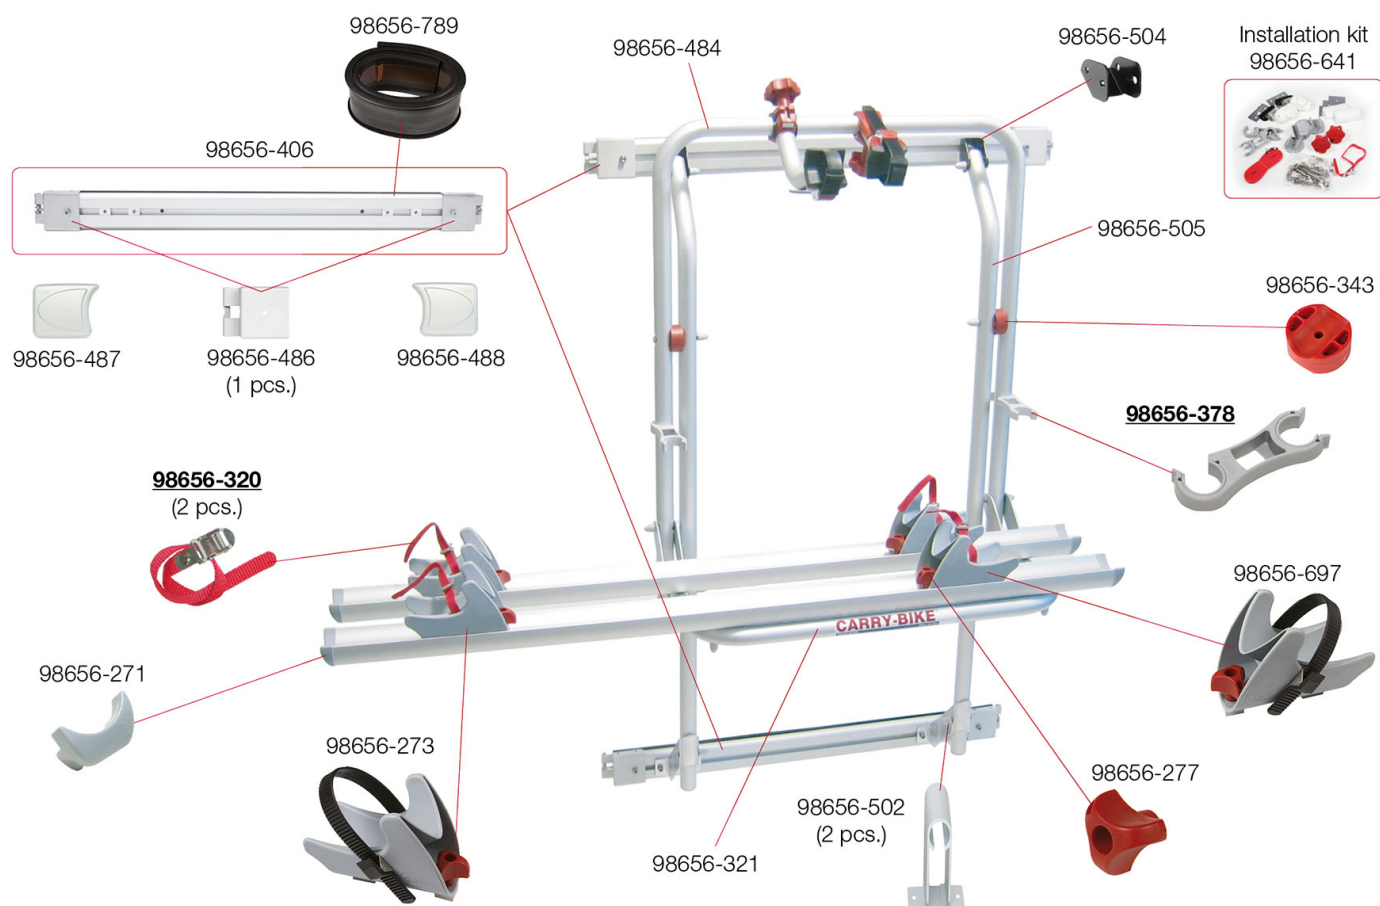

Carry-Bike 200 DJ Fiat Ducato > 06/2006 (02093-89-)

02093-89-

Code	Omschrijving	Price *
98656-271	RAIL PREMIUM CAP	€ 1,80
98656-273	LEFT SLIDING WEDGE	€ 8,80
98656-277	RED HANDWHEEL RAIL PREMIUM	€ 1,50
98656-320	Strip red (2 pcs.)	€ 5,30
98656-321	RAIL PREMIUM SUPPORT KIT CB	€ 65,40
98656-343	RED SPACER FOR CARRY-BIKE	€ 3,90
98656-378	GREY RACK HOLDER FOR CARRY-BIKE	€ 5,80
98656-406	FIXING BAR KIT CB DJ DUCATO>06/06	€ 95,30
98656-484	FIX TUBE FOR RAIL SUPPORT CB200DJ	€ 59,10

98656-486	FIXING BRACKET FOR BAR CB DJ	€ 7,50
98656-487	LEFT COVER FOR FIXING BAR CB	€ 5,30
98656-488	RIGHT COVER FOR FIXING BAR CB	€ 5,30
98656-502	CARRY-BIKE/LADDER DJ SUPPORT (2PCS)	€ 23,90
98656-504	FIX.BRACKET PROFILE BAR CBDJ/VIANO	€ 17,70
98656-505	FIXING PROFILE RAIL SUPP.CBDJ>06/06	€ 51,80
98656-641	INSTALLAT.KIT CB DUCATO 2006/09	€ 44,20
98656-697	RIGHT SLIDING WEDGE RAIL PREMIUM	€ 8,80
98656-789	JOINT KIT FOR BARS CB DJ	€ 26,00