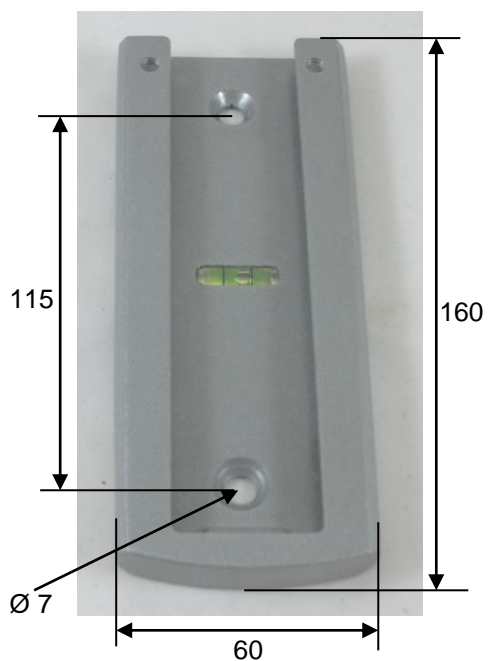

Product datasheet

Model: TV Bracket with mounting plate

Description: TV Bracket with mounting plate

Item number: 4507100

Technical specifications:

Material: Aluminum

Outside colour: Silver

Suitable for display size: 15 – 27"

VESA Standard: 75 and 100

Minimum distance to wall: 8cm

Maximum distance to wall: 39cm

Maximum load: 15KG

Net weight: 1,75KG

Gross weight: 1,85KG

Dimensions packaging: 245x205x50mm

Details:

Mounting plate in third position

Product datasheet

VESA 75 and 100 standard

Different length bolts to fix the backplate

Dimensions in mm (± 5 mm):

Product datasheet

Product datasheet

M5x25