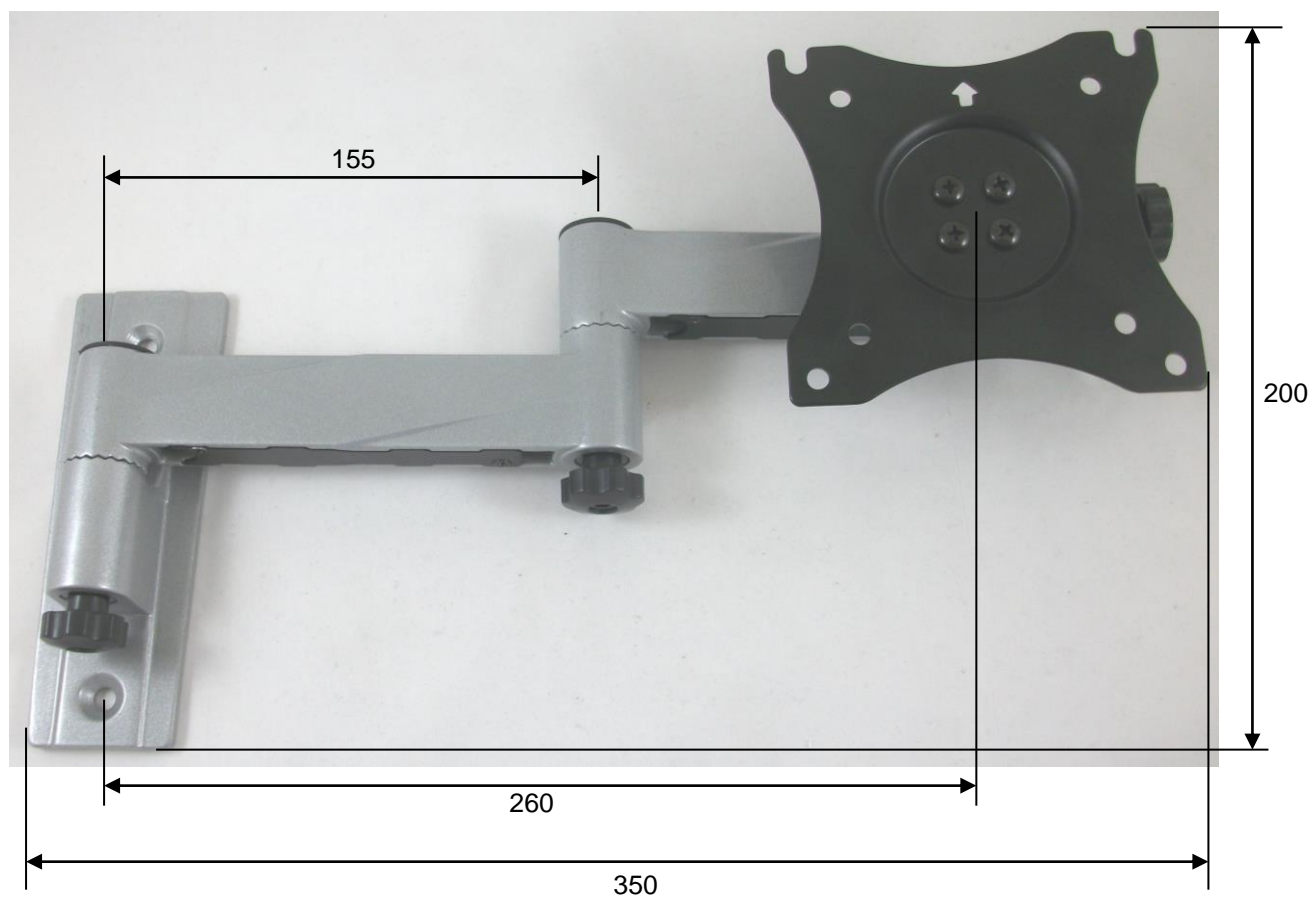

Product datasheet

Model: TV Bracket with mounting plate

Description: TV Bracket with mounting plate

Item number: 4507100

Technical specifications:

Material: Aluminum

Outside colour: Silver

Suitable for display size: 15 – 27"

VESA Standard: 75 and 100

Minimum distance to wall: 8cm

Maximum distance to wall: 39cm

Maximum load: 15KG

Net weight: 1,75KG

Gross weight: 1,85KG

Dimensions packaging: 245x205x50mm

Details:

Backplate

Bracket

With water leveller

Product datasheet

Total bracket

Product datasheet

Mounting plate in first position

Mounting plate in second position

Mounting plate in third position

Product datasheet

VESA 75 and 100 standard

Different length bolts to fix the backplate

Dimensions in mm (± 5 mm):

Product datasheet

Product datasheet

M5x25