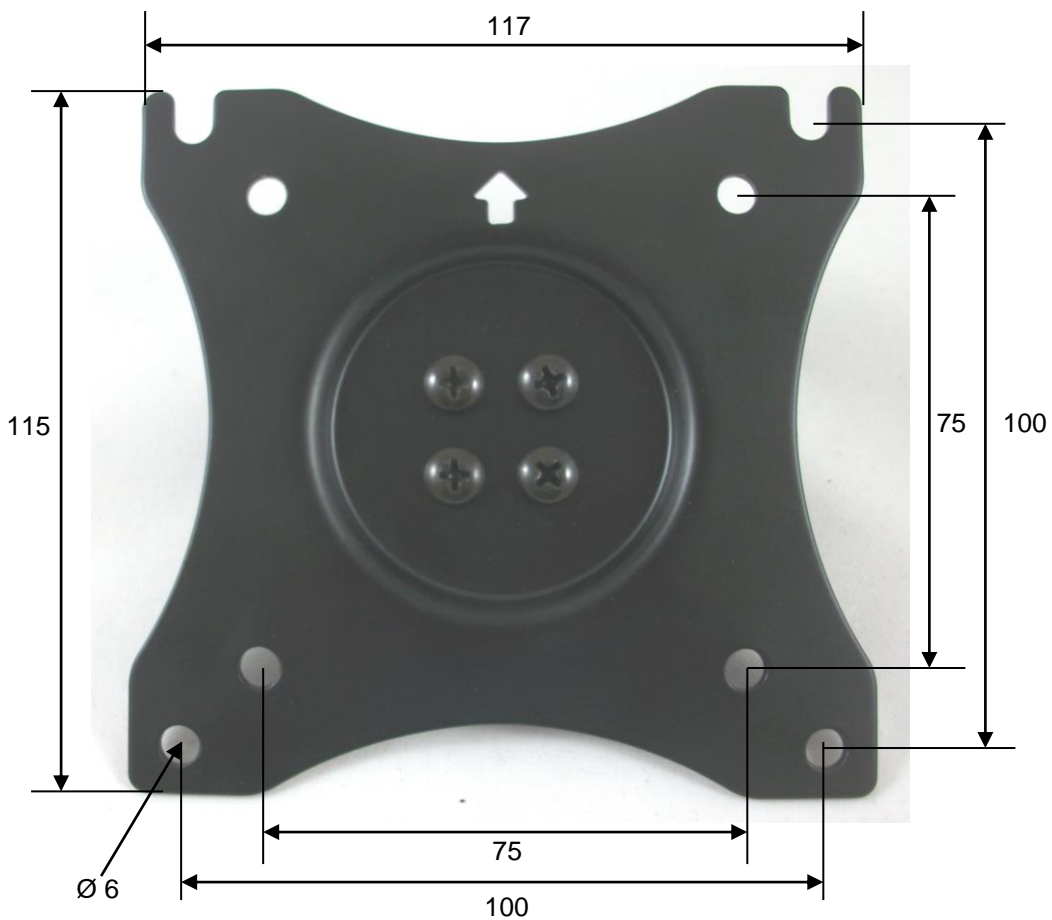

Product datasheet

Model: TV Bracket with mounting plate

Description: TV Bracket with mounting plate

Item number: 4507100

Technical specifications:

Material: Aluminum

Outside colour: Silver

Suitable for display size: 15 – 27"

VESA Standard: 75 and 100

Minimum distance to wall: 8cm

Maximum distance to wall: 39cm

Maximum load: 15KG

Net weight: 1,75KG

Gross weight: 1,85KG

Dimensions packaging: 245x205x50mm

Details:

Backplate

Bracket

With water leveller

Product datasheet

Total bracket

Product datasheet

Mounting plate in first position

Mounting plate in second position

Mounting plate in third position

Product datasheet

VESA 75 and 100 standard

Different length bolts to fix the backplate

Dimensions in mm (± 5 mm):

Product datasheet

Product datasheet

M5x25