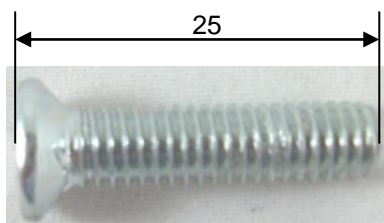

Product datasheet

Model: TV Bracket with mounting plate

Description: TV Bracket with mounting plate

Item number: 4507100

Technical specifications:

Material: Aluminum

Outside colour: Silver

Suitable for display size: 15 – 27"

VESA Standard: 75 and 100

Minimum distance to wall: 8cm

Maximum distance to wall: 39cm

Maximum load: 15KG

Net weight: 1,75KG

Gross weight: 1,85KG

Dimensions packaging: 245x205x50mm

Details:

Mounting plate in third position

Product datasheet

VESA 75 and 100 standard

Different length bolts to fix the backplate

Dimensions in mm (± 5 mm):

Product datasheet

Product datasheet

M5x25