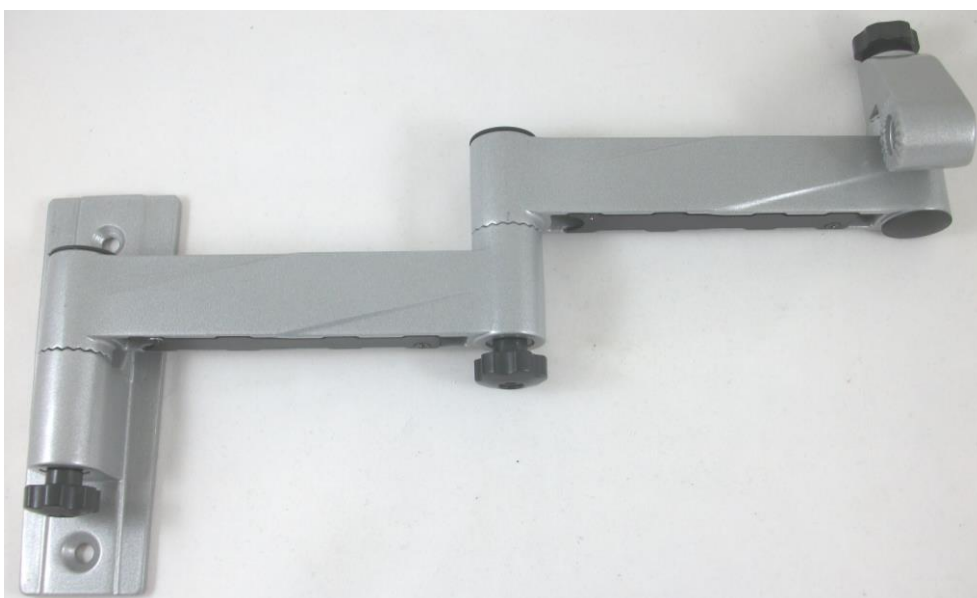

Product datasheet

Model: TV Bracket with mounting plate

Description: TV Bracket with mounting plate

Item number: 4507100

Technical specifications:

Material: Aluminum

Outside colour: Silver

Suitable for display size: 15 – 27"

VESA Standard: 75 and 100

Minimum distance to wall: 8cm

Maximum distance to wall: 39cm

Maximum load: 15KG

Net weight: 1,75KG

Gross weight: 1,85KG

Dimensions packaging: 245x205x50mm

Details:

Backplate

Bracket

With water leveller

Product datasheet

Total bracket

Product datasheet

Mounting plate in first position

Mounting plate in second position

Mounting plate in third position

Product datasheet

VESA 75 and 100 standard

Different length bolts to fix the backplate

Dimensions in mm (± 5 mm):

Product datasheet

Product datasheet

M5x25