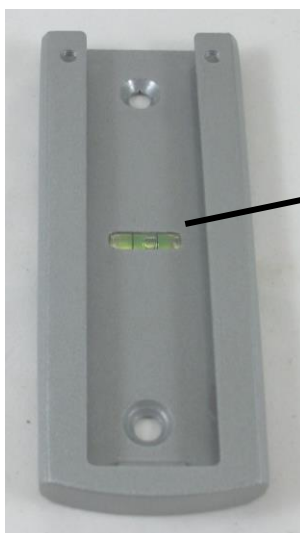

Product datasheet

Model: TV Bracket with mounting plate

Description: TV Bracket with mounting plate

Item number: 4507100

Technical specifications:

Material: Aluminum

Outside colour: Silver

Suitable for display size: 15 – 27"

VESA Standard: 75 and 100

Minimum distance to wall: 8cm

Maximum distance to wall: 39cm

Maximum load: 15KG

Net weight: 1,75KG

Gross weight: 1,85KG

Dimensions packaging: 245x205x50mm

Details:

Bracket