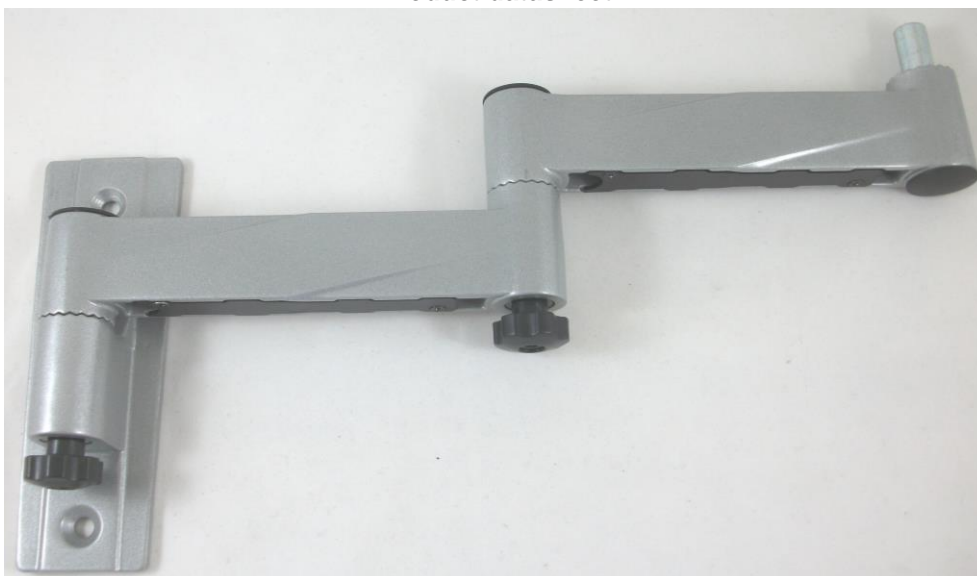

Product datasheet

Model: TV Bracket with mounting plate

Description: TV Bracket with mounting plate

Item number: 4507100

Technical specifications:

Material: Aluminum

Outside colour: Silver

Suitable for display size: 15 – 27"

VESA Standard: 75 and 100

Minimum distance to wall: 8cm

Maximum distance to wall: 39cm

Maximum load: 15KG

Net weight: 1,75KG

Gross weight: 1,85KG

Dimensions packaging: 245x205x50mm

Details:

Backplate

Bracket

With water leveller

Product datasheet

Total bracket

Product datasheet

Mounting plate in first position

Mounting plate in second position

Mounting plate in third position

Product datasheet

VESA 75 and 100 standard

Different length bolts to fix the backplate

Dimensions in mm (± 5 mm):

Product datasheet

Product datasheet

M5x25