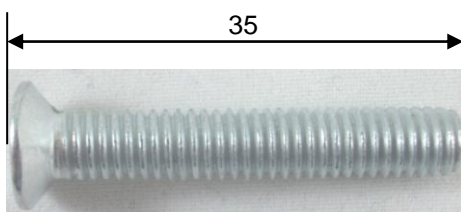

Product datasheet

Model: TV Bracket with mounting plate

Description: TV Bracket with mounting plate

Item number: 4507100

Technical specifications:

Material: Aluminum

Outside colour: Silver

Suitable for display size: 15 – 27"

VESA Standard: 75 and 100

Minimum distance to wall: 8cm

Maximum distance to wall: 39cm

Maximum load: 15KG

Net weight: 1,75KG

Gross weight: 1,85KG

Dimensions packaging: 245x205x50mm

Details:

Mounting plate in third position

Product datasheet

VESA 75 and 100 standard

Different length bolts to fix the backplate

Dimensions in mm (± 5 mm):

Product datasheet

Product datasheet

M5x25