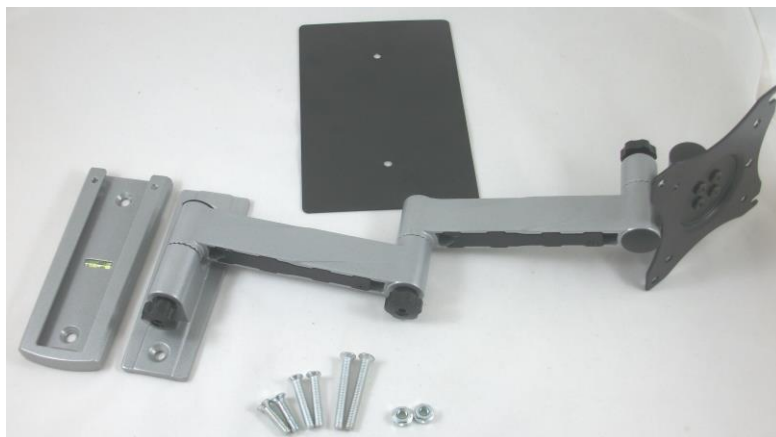

Product datasheet

Model: TV Bracket with mounting plate

Description: TV Bracket with mounting plate

Item number: 4507100

Technical specifications:

Material: Aluminum

Outside colour: Silver

Suitable for display size: 15 – 27"

VESA Standard: 75 and 100

Minimum distance to wall: 8cm

Maximum distance to wall: 39cm

Maximum load: 15KG

Net weight: 1,75KG

Gross weight: 1,85KG

Dimensions packaging: 245x205x50mm

Details:

Backplate

Bracket

With water leveller

Product datasheet

Total bracket

Product datasheet

Mounting plate in first position

Mounting plate in second position

Mounting plate in third position

Product datasheet

VESA 75 and 100 standard

Different length bolts to fix the backplate

Dimensions in mm (± 5 mm):

Product datasheet

Product datasheet

M5x25