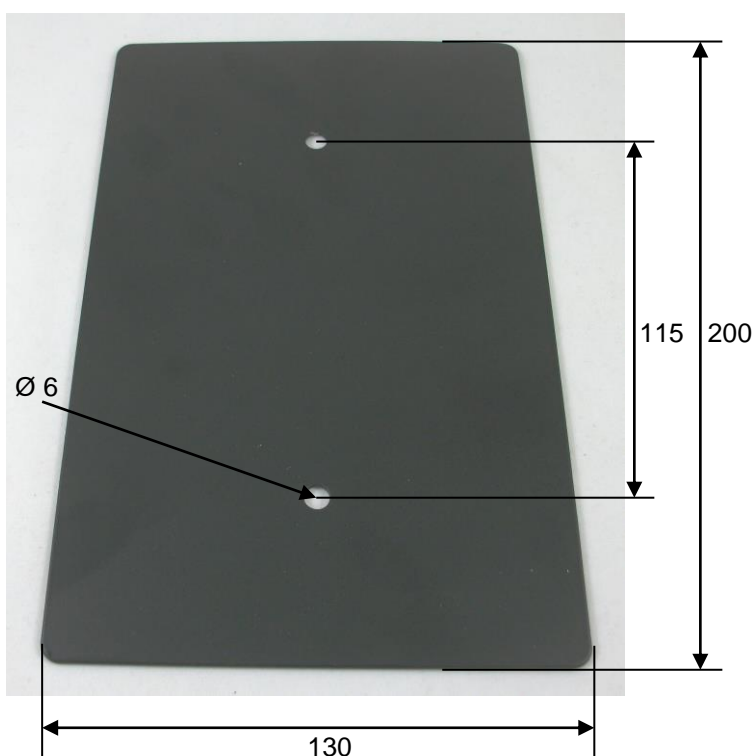

Product datasheet

Model: TV Bracket with mounting plate

Description: TV Bracket with mounting plate

Item number: 4507100

Technical specifications:

Material: Aluminum

Outside colour: Silver

Suitable for display size: 15 – 27"

VESA Standard: 75 and 100

Minimum distance to wall: 8cm

Maximum distance to wall: 39cm

Maximum load: 15KG

Net weight: 1,75KG

Gross weight: 1,85KG

Dimensions packaging: 245x205x50mm

Details:

Mounting plate in third position

Product datasheet

VESA 75 and 100 standard

Different length bolts to fix the backplate

Dimensions in mm (± 5 mm):

Product datasheet

Product datasheet

M5x25