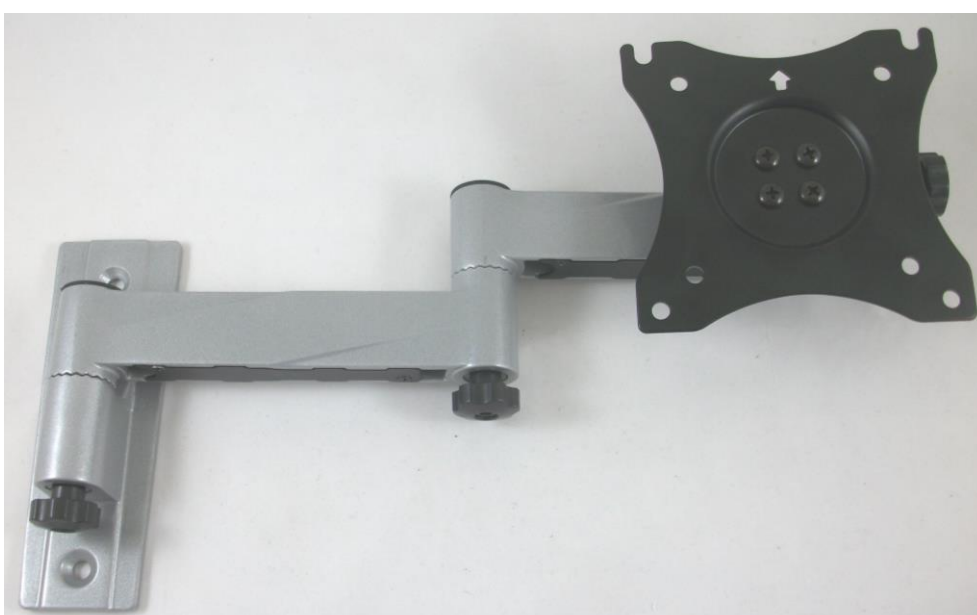

Product datasheet

Model: TV Bracket with mounting plate

Description: TV Bracket with mounting plate

Item number: 4507100

Technical specifications:

Material: Aluminum

Outside colour: Silver

Suitable for display size: 15 – 27"

VESA Standard: 75 and 100

Minimum distance to wall: 8cm

Maximum distance to wall: 39cm

Maximum load: 15KG

Net weight: 1,75KG

Gross weight: 1,85KG

Dimensions packaging: 245x205x50mm

Details:

Backplate

Bracket

With water leveller

Product datasheet

Total bracket

Product datasheet

Mounting plate in first position

Mounting plate in second position

Mounting plate in third position

Product datasheet

VESA 75 and 100 standard

Different length bolts to fix the backplate

Dimensions in mm (± 5 mm):

Product datasheet

Product datasheet

M5x25