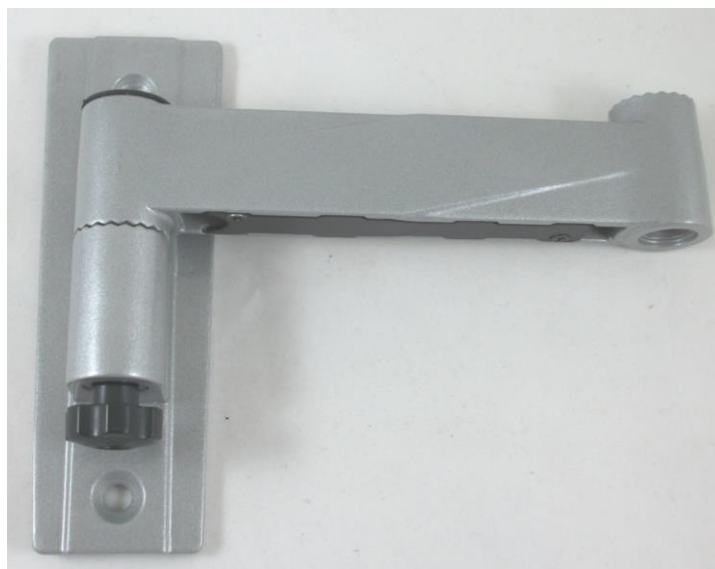

Product datasheet

Model: TV Bracket with mounting plate

Description: TV Bracket with mounting plate

Item number: 4507100

Technical specifications:

Material: Aluminum

Outside colour: Silver

Suitable for display size: 15 – 27"

VESA Standard: 75 and 100

Minimum distance to wall: 8cm

Maximum distance to wall: 39cm

Maximum load: 15KG

Net weight: 1,75KG

Gross weight: 1,85KG

Dimensions packaging: 245x205x50mm

Details:

Backplate

Bracket

With water leveller

Product datasheet

Total bracket

Product datasheet

Mounting plate in first position

Mounting plate in second position

Mounting plate in third position

Product datasheet

VESA 75 and 100 standard

Different length bolts to fix the backplate

Dimensions in mm (± 5 mm):

Product datasheet

Product datasheet

M5x25