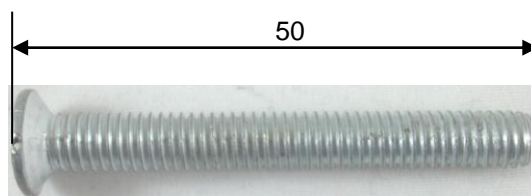

Product datasheet

M5x50