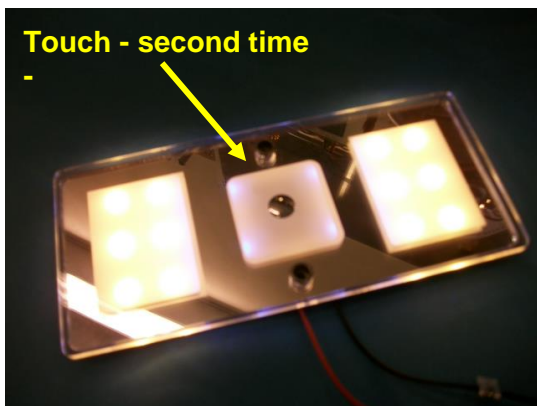

Light colour: 3200K

Used material: plastic/metal

Power connection: polarity sensitive

Connection wire length: 20cm

Net weight: 190g

Gross weight: 210g

Dimensions(LxWxD): 195x85x10mm

Details:

Touch switch sequence details:

All off

Only navigation light on

Touch - second time

Maximum brightness on

Touch - third time and keep touched -

Dim function on - release when desired brightness has been reached

The blue colour is not diammable

Memory function: when the power from the plus and minus connection has been switched off and switched back on after a while, the light will switch on following the last light setting.