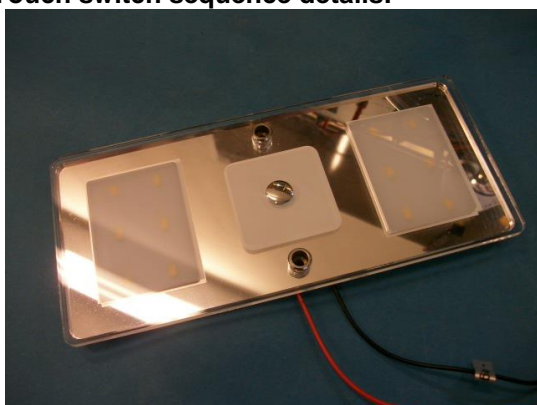

Light colour: 3200K

Used material: plastic/metal

Power connection: polarity sensitive

Connection wire length: 20cm

Net weight: 190g

Gross weight: 210g

Dimensions(LxWxD): 195x85x10mm

Details:

Touch switch sequence details:

All off

Only navigation light on

Touch - second time

Maximum brightness on

Touch - third time and keep touched -

Dim function on - release when desired brightness has been reached