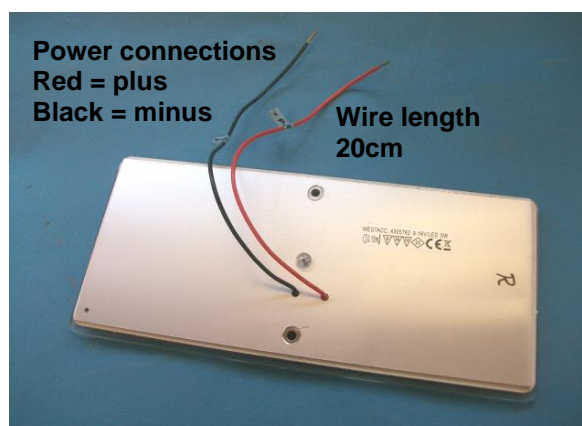

Product datasheet

Model: Rooflight 12v led with white/blue Arum 195x85

Description: Rooflight 12v led w.white/blue Arum 195x85

Item number: 4305762

Technical specifications:

Voltage: 11-15VDC

Power consumption only blue light: 0.5W

Light colour: 3200K

Used material: plastic/metal

Power connection: polarity sensitive

Connection wire length: 20cm

Net weight: 190g

Gross weight: 210g

Dimensions(LxWxD): 195x85x10mm

Details:

Touch switch sequence details:

All off

Only navigation light on

Touch - second time

Maximum brightness on

Touch - third time and keep touched -

Dim function on - release when desired brightness has been reached

12x white coloured leds

4x blue coloured leds

Screw covers

Product datasheet

Energy rating class:

Dimensions (mm ± 0.5 mm):

Product datasheet