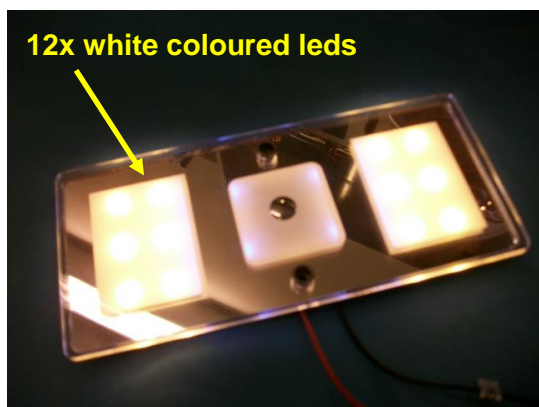

Light colour: 3200K

Used material: plastic/metal

Power connection: polarity sensitive

Connection wire length: 20cm

Net weight: 190g

Gross weight: 210g

Dimensions(LxWxD): 195x85x10mm

Details:

Touch switch sequence details:

All off

Only navigation light on

Touch - second time

Maximum brightness on

Touch - third time and keep touched -

Dim function on - release when desired brightness has been reached

The blue colour is not diammable

Memory function: when the power from the plus and minus connection has been switched off and switched back on after a while, the light will switch on following the last light setting.

12x white coloured leds

4x blue coloured leds

Screw covers

Product datasheet

Energy rating class:

Dimensions (mm ± 0.5 mm):

Product datasheet