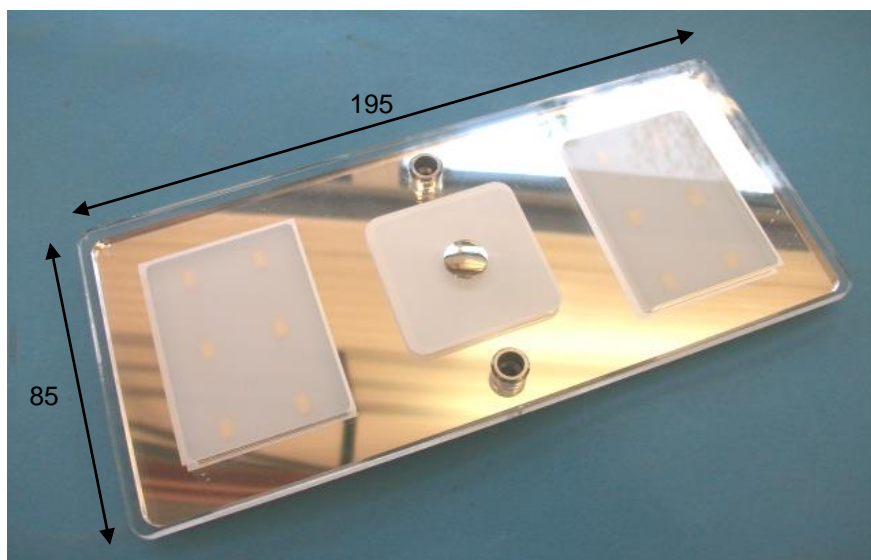

Product datasheet

Model: Rooflight 12v led with white/blue Arum 195x85

Description: Rooflight 12v led w.white/blue Arum 195x85

Item number: 4305762

Technical specifications:

Voltage: 11-15VDC

Power consumption only blue light: 0.5W

Light colour: 3200K

Used material: plastic/metal

Power connection: polarity sensitive

Connection wire length: 20cm

Net weight: 190g

Gross weight: 210g

Dimensions(LxWxD): 195x85x10mm

Details:

12x white coloured leds

4x blue coloured leds

Screw covers

Product datasheet

Energy rating class:

Dimensions (mm ± 0.5 mm):

Product datasheet