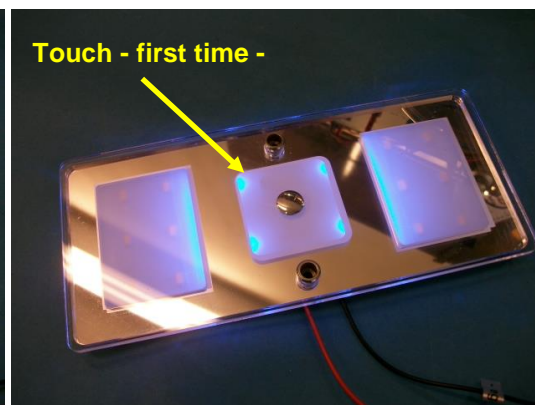

Light colour: 3200K

Used material: plastic/metal

Power connection: polarity sensitive

Connection wire length: 20cm

Net weight: 190g

Gross weight: 210g

Dimensions(LxWxD): 195x85x10mm

Details:

Touch switch sequence details:

All off

Only navigation light on

Touch - second time

Maximum brightness on

Touch - third time and keep touched -

Dim function on - release when desired brightness has been reached