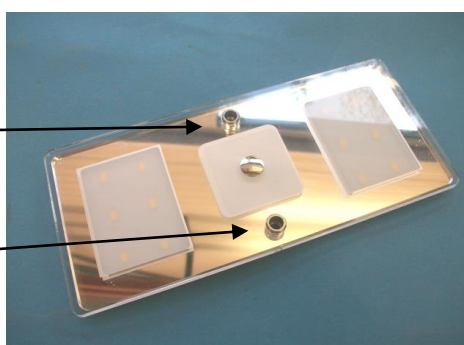

Light colour: 3200K

Used material: plastic/metal

Power connection: polarity sensitive

Connection wire length: 20cm

Net weight: 190g

Gross weight: 210g

Dimensions(LxWxD): 195x85x10mm

Details:

Touch switch sequence details:

All off

Only navigation light on

Touch - second time

Maximum brightness on

Touch - third time and keep touched -

Dim function on - release when desired brightness has been reached

The blue colour is not diammable

Memory function: when the power from the plus and minus connection has been switched off and switched back on after a while, the light will switch on following the last light setting.

12x white coloured leds

4x blue coloured leds

Screw covers

Product datasheet

Energy rating class:

Dimensions (mm ± 0.5 mm):

Product datasheet