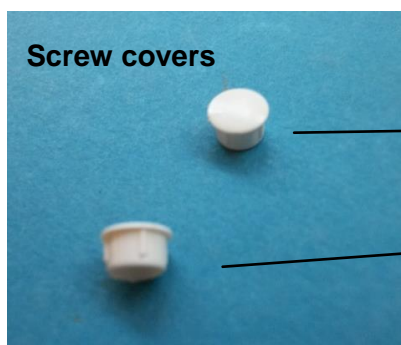

Light colour: 3200K

Used material: plastic/metal

Power connection: polarity sensitive

Connection wire length: 20cm

Net weight: 190g

Gross weight: 210g

Dimensions(LxWxD): 195x85x10mm

Details:

12x white coloured leds

4x blue coloured leds

Screw covers

Product datasheet

Energy rating class:

Dimensions (mm ± 0.5 mm):

Product datasheet