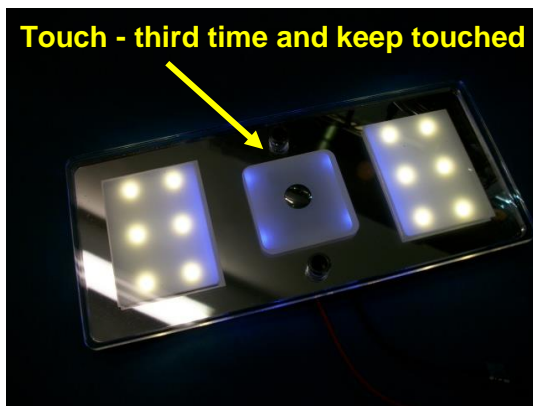

Touch switch sequence details:

All off

Only navigation light on

Touch - second time

Maximum brightness on

Touch - third time and keep touched -

Dim function on - release when desired brightness has been reached

The blue colour is not diammable

Memory function: when the power from the plus and minus connection has been switched off and switched back on after a while, the light will switch on following the last light setting.