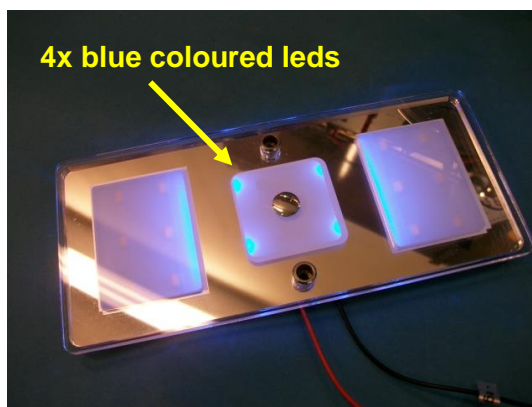

Light colour: 3200K

Used material: plastic/metal

Power connection: polarity sensitive

Connection wire length: 20cm

Net weight: 190g

Gross weight: 210g

Dimensions(LxWxD): 195x85x10mm

Details:

Touch switch sequence details:

All off

Only navigation light on

Touch - second time

Maximum brightness on

Touch - third time and keep touched -

Dim function on - release when desired brightness has been reached

The blue colour is not diammable

Memory function: when the power from the plus and minus connection has been switched off and switched back on after a while, the light will switch on following the last light setting.

12x white coloured leds

4x blue coloured leds

Screw covers

Product datasheet

Energy rating class:

Dimensions (mm ± 0.5 mm):

Product datasheet