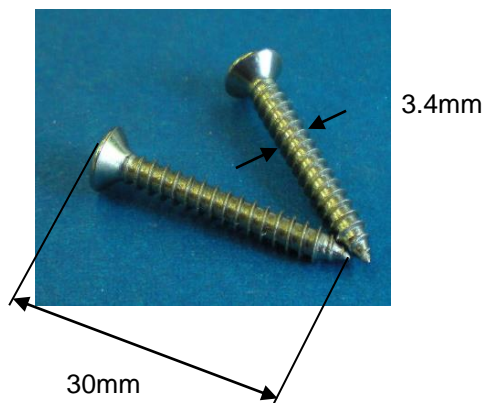

Product datasheet

Model: Neso Flex

Description: Neso Flex 12V LED spot Satin Nickel

Item number: 4305747L

Technical specifications:

Voltage: 12 DC

Type of light: LED

Power consumption: 1.4W

Brightness in Lumen: 150

Beam angle: 80°

Colour of the light: 4000K

Maximum temperature in use: 50°C

Material: metal

Outside colour of the housing: Chrome / satin nickel

Cable length: 370mm

Net. Weight: 220g

Gross weight: 267g

Dimension packaging: 130×70×110mm

Details:

switch

Mounting holes Ø 4mm

Product datasheet

Dimensions in mm: