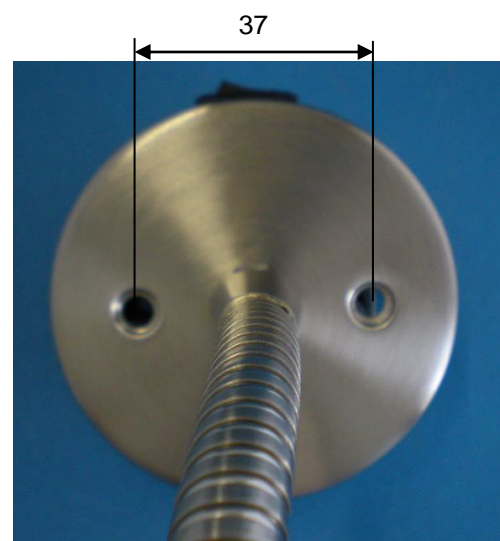

Product datasheet

Model: Neso Flex

Description: Neso Flex 12V LED spot Satin Nickel

Item number: 4305747L

Technical specifications:

Voltage: 12 DC

Type of light: LED

Power consumption: 1.4W

Brightness in Lumen: 150

Beam angle: 80°

Colour of the light: 4000K

Maximum temperature in use: 50°C

Material: metal

Outside colour of the housing: Chrome / satin nickel

Cable length: 370mm

Net. Weight: 220g

Gross weight: 267g

Dimension packaging: 130×70×110mm

Details:

switch

Mounting holes Ø 4mm

Product datasheet

Dimensions in mm: