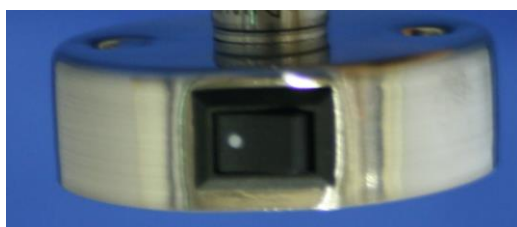

Product datasheet

Model: Neso Flex

Description: Neso Flex 12V LED spot Satin Nickel

Item number: 4305747L

Technical specifications:

Voltage: 12 DC

Type of light: LED

Power consumption: 1.4W

Brightness in Lumen: 150

Beam angle: 80°

Colour of the light: 4000K

Maximum temperature in use: 50°C

Material: metal

Outside colour of the housing: Chrome / satin nickel

Cable length: 370mm

Net. Weight: 220g

Gross weight: 267g

Dimension packaging: 130×70×110mm

Details:

switch

Mounting holes Ø 4mm

Product datasheet

Dimensions in mm: