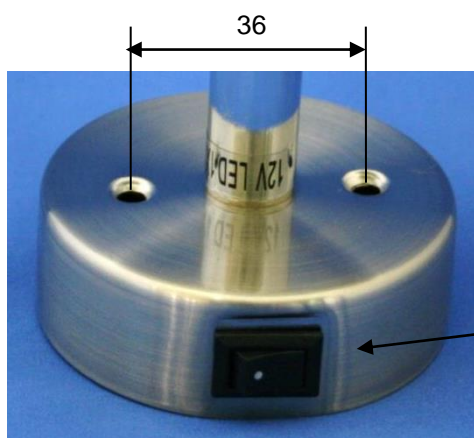

Product datasheet

Model: Sao LED spot
Description: Sao 10-30V LED spot Satin Nickel
Item number: 4305734

Technical specifications:

Voltage: 10-30 Volt DC
 Type of light: LED
 Power consumption: 1.4W
 Brightness in Lumen: 150
 Beam angle: 80°
 Colour of the light: 3200K (Warm white)
 Maximum temperature in use: 50°C
 Material base: metal
 Material stand: metal
 Outside colour of the base stand: Chrome / Satin Nickel
 Cable length: 370mm
 Net. Weight: 130g
 Gross Weight: 215g
 Dimension packaging: 70×120×105mm

Details:

Product datasheet

Dimensions in mm: