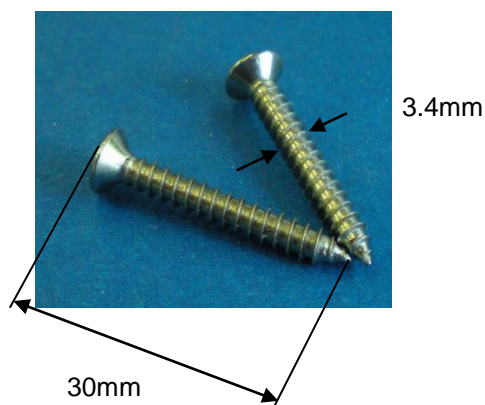

Product datasheet

Model: Sao LED spot
Description: Sao 10-30V LED spot Satin Nickel
Item number: 4305734

Technical specifications:

Voltage: 10-30 Volt DC
 Type of light: LED
 Power consumption: 1.4W
 Brightness in Lumen: 150
 Beam angle: 80°
 Colour of the light: 3200K (Warm white)
 Maximum temperature in use: 50°C
 Material base: metal
 Material stand: metal
 Outside colour of the base stand: Chrome / Satin Nickel
 Cable length: 370mm
 Net. Weight: 130g
 Gross Weight: 215g
 Dimension packaging: 70×120×105mm

Details:

Product datasheet

Dimensions in mm: