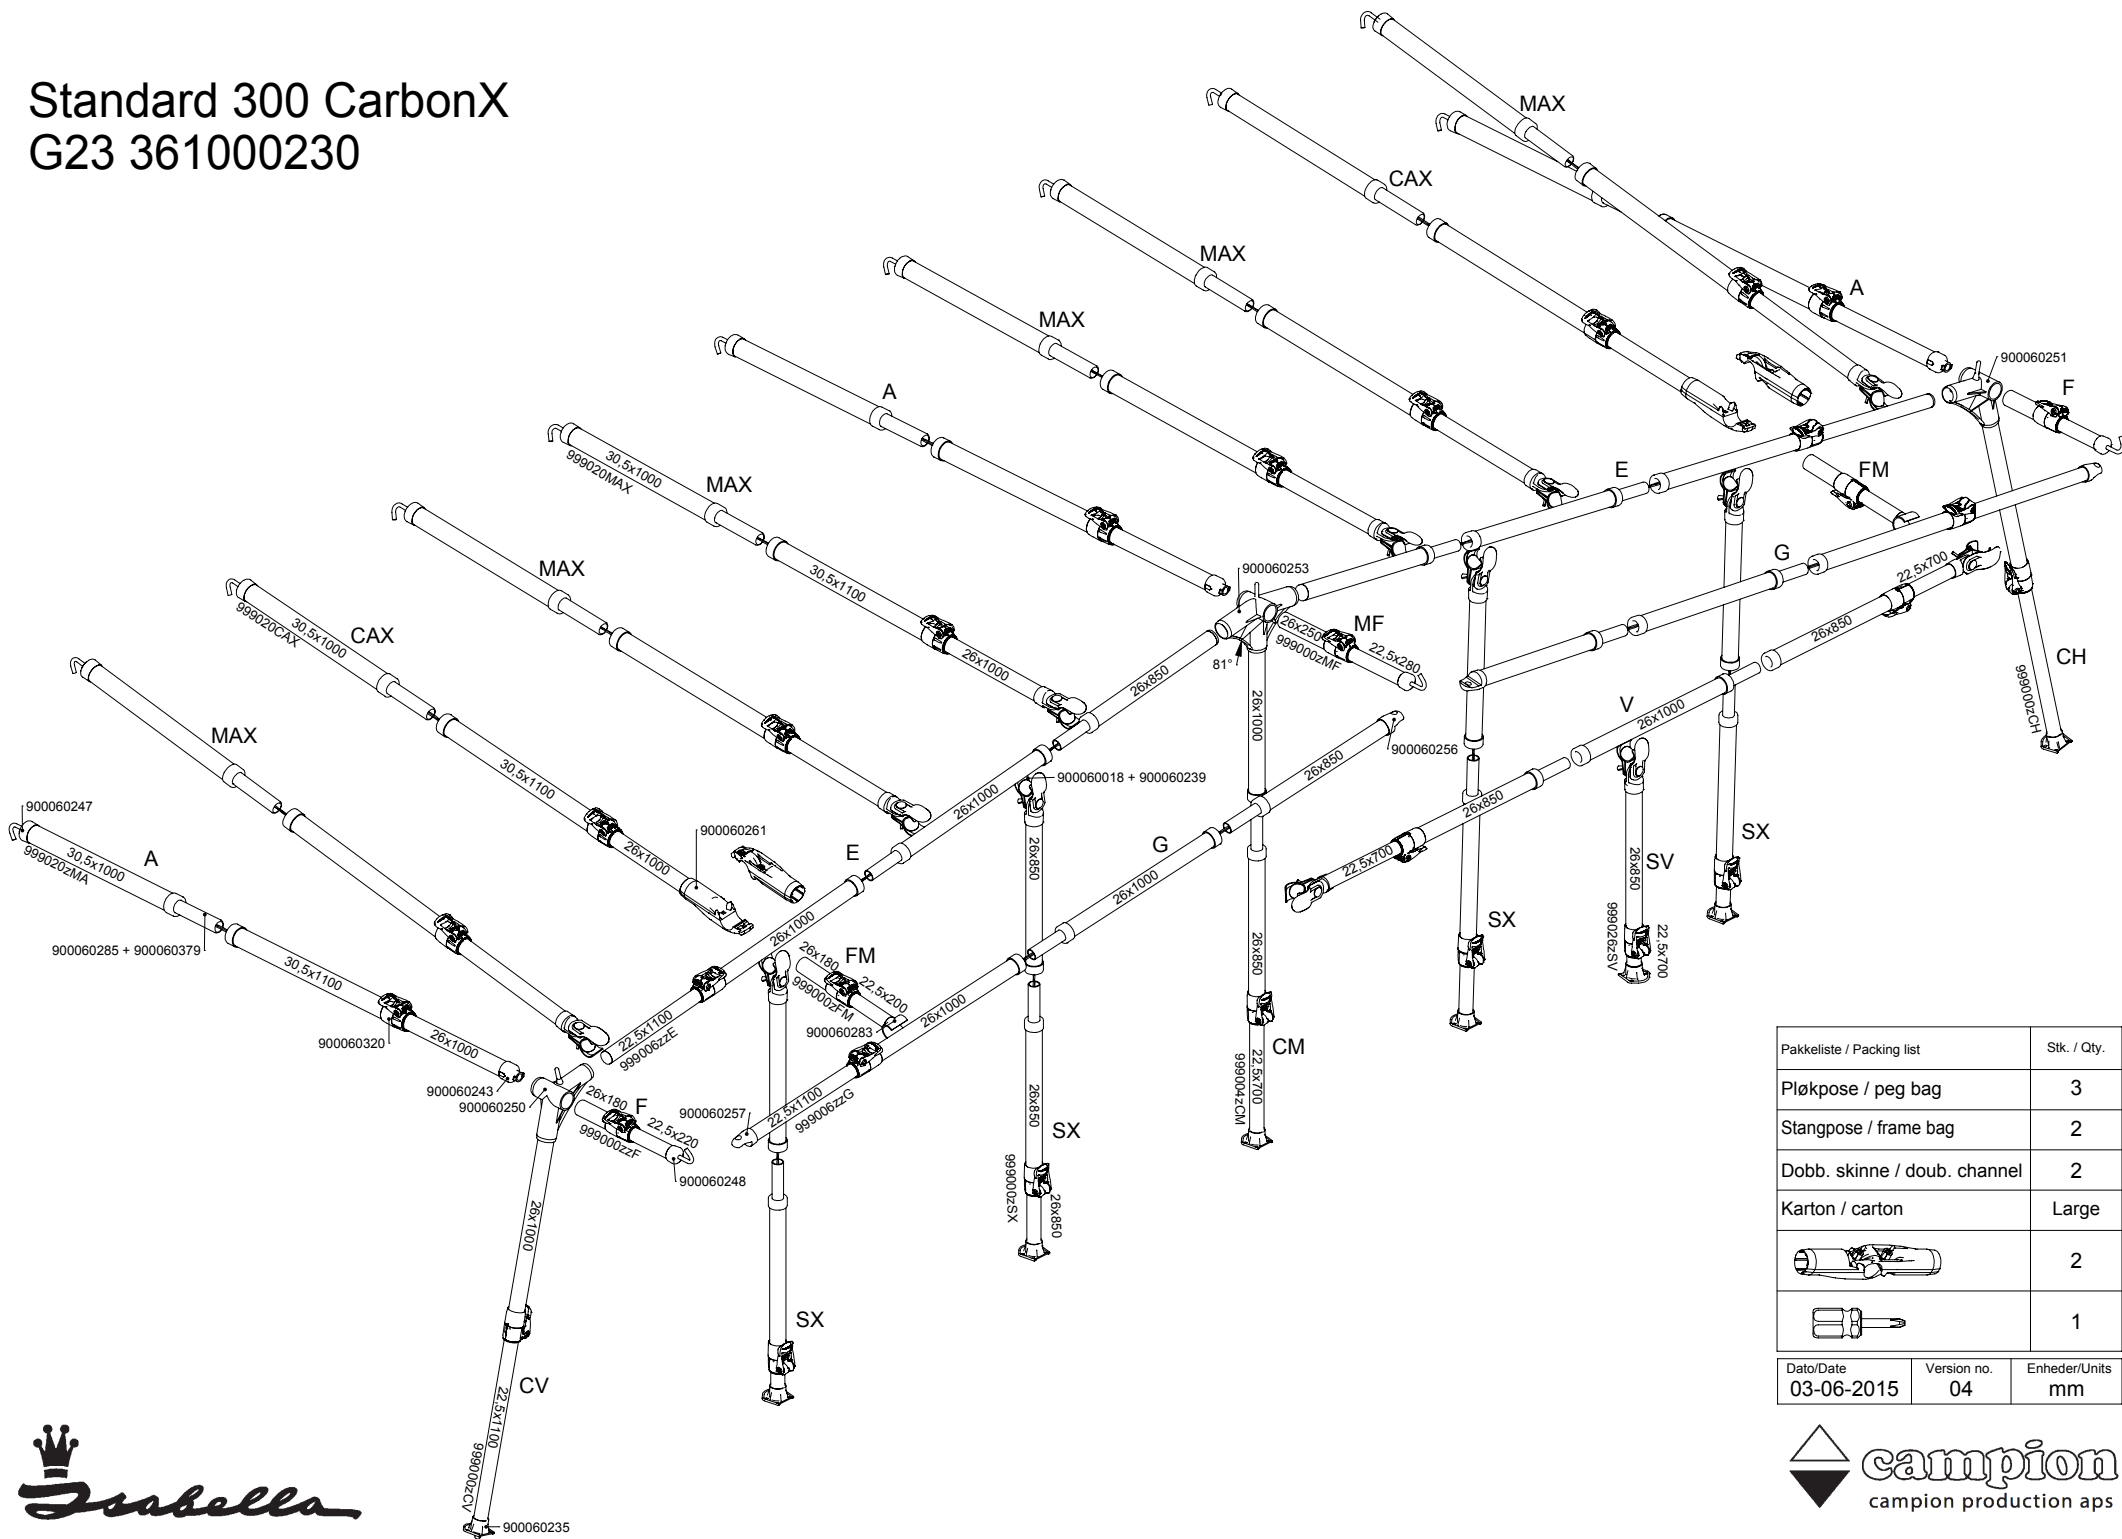

Standard 300 CarbonX G23 361000230

Pakkliste / Packing list	Stk. / Qty.	
Pløkkepose / peg bag	3	
Stangpose / frame bag	2	
Dobb. skinne / doub. channel	2	
Karton / carton	Large	
	2	
	1	
Dato/Date 03-06-2015	Version no. 04	Enheder/Units mm