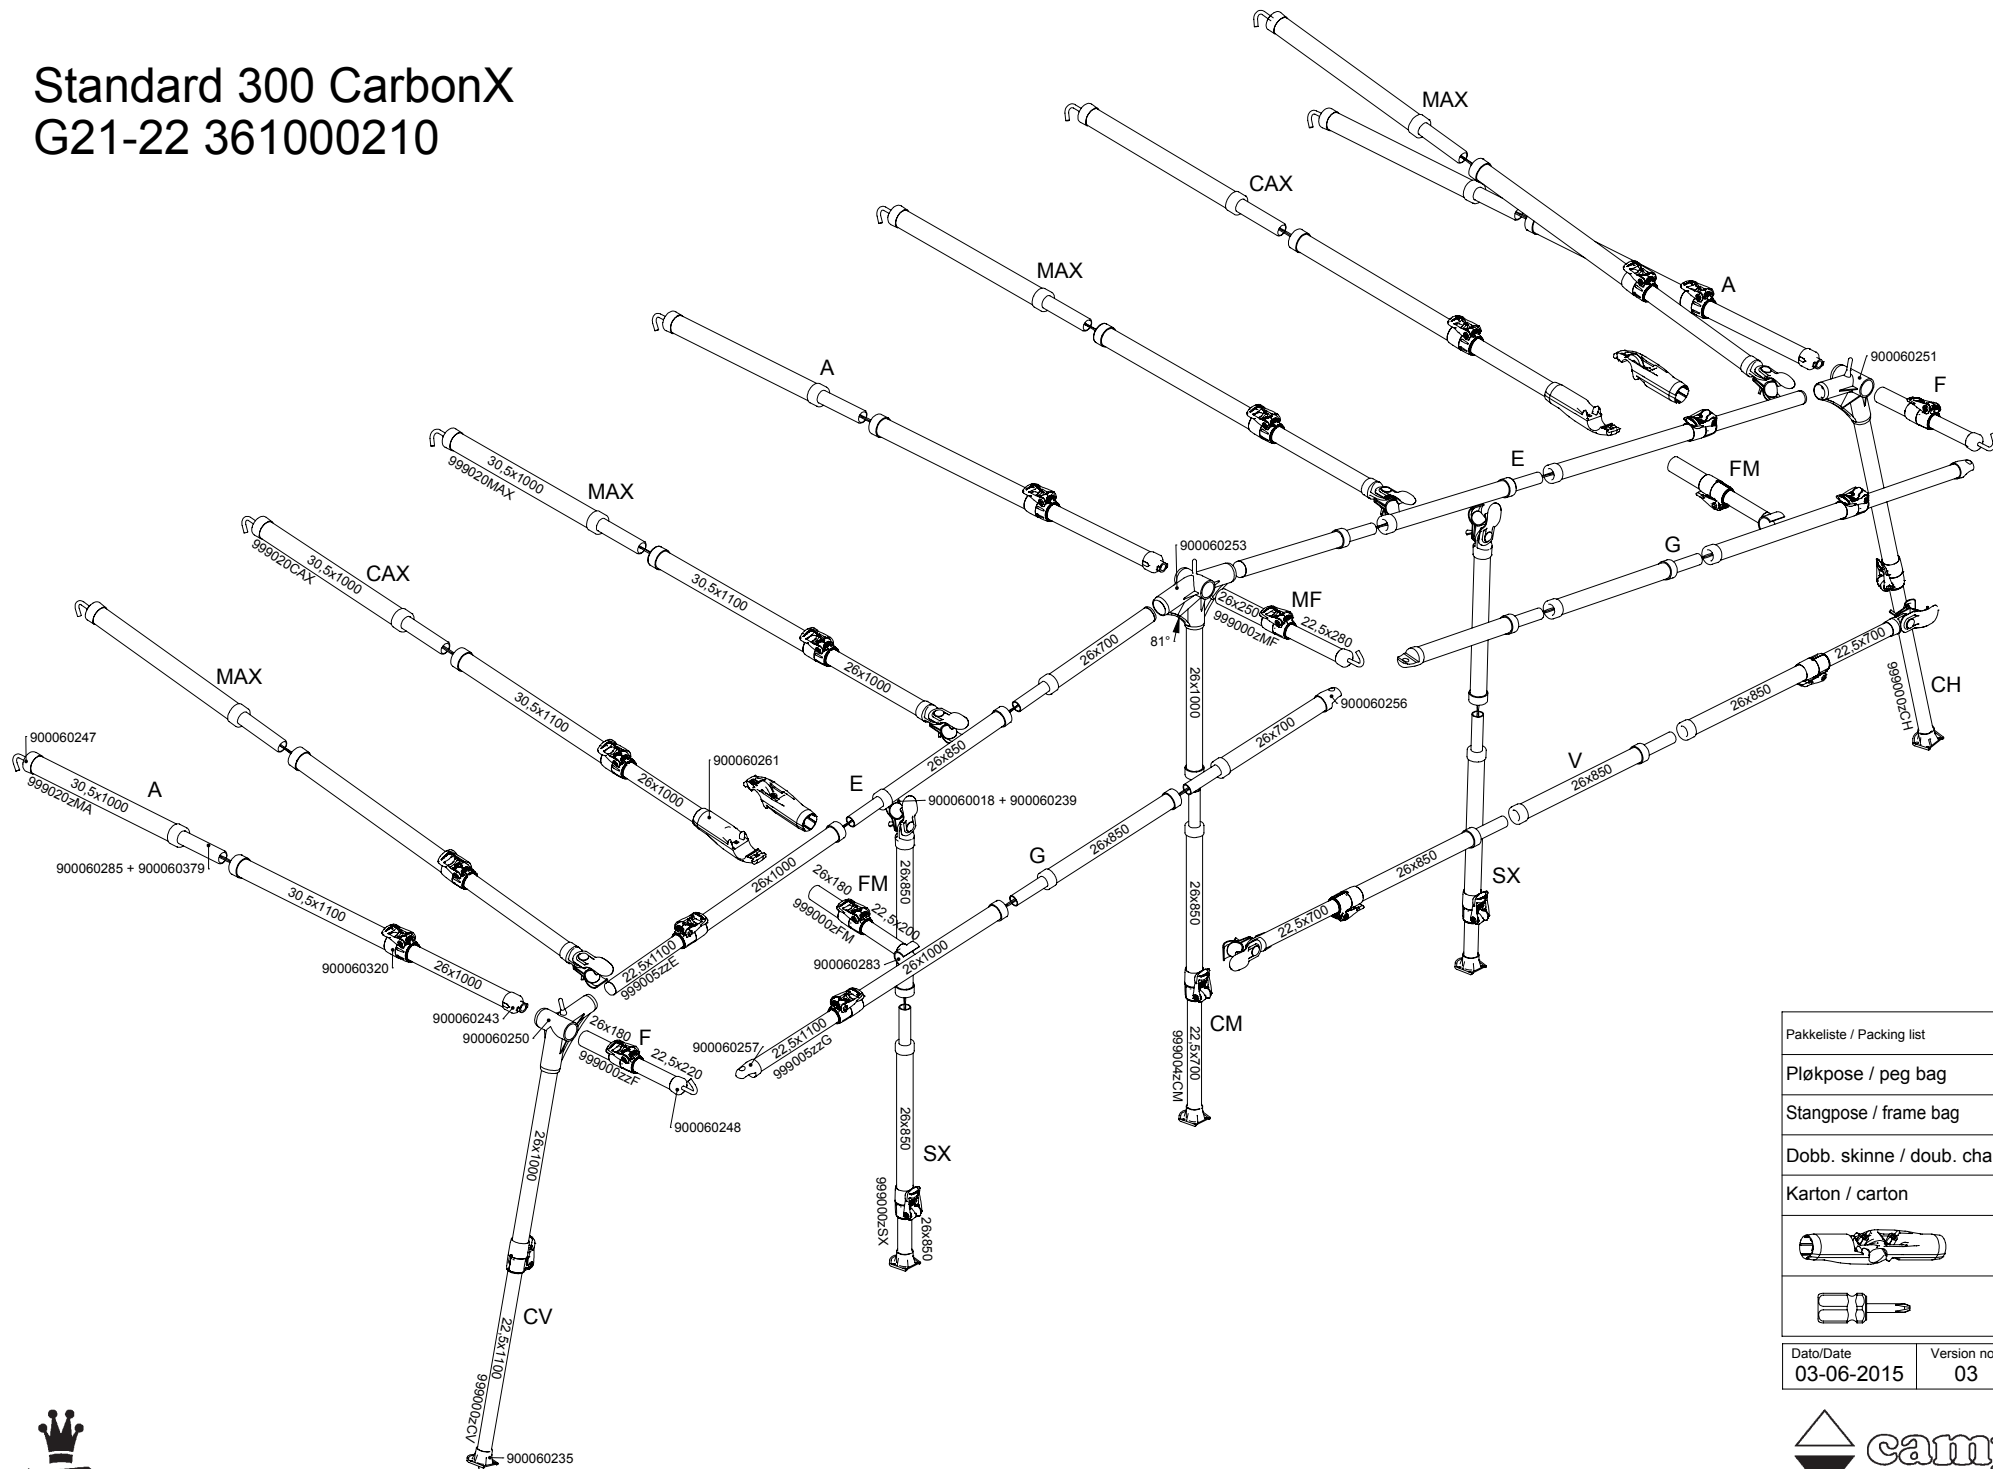

Standard 300 CarbonX G21-22 361000210

Pakkliste / Packing list	Stk. / Qty.	
Pløkpøse / peg bag	3	
Stangpøse / frame bag	2	
Dobb. skinne / doub. channel	2	
Karton / carton	Large	
	2	
	1	
Dato/Date	Version no.	Enheder/Units
03-06-2015	03	mm