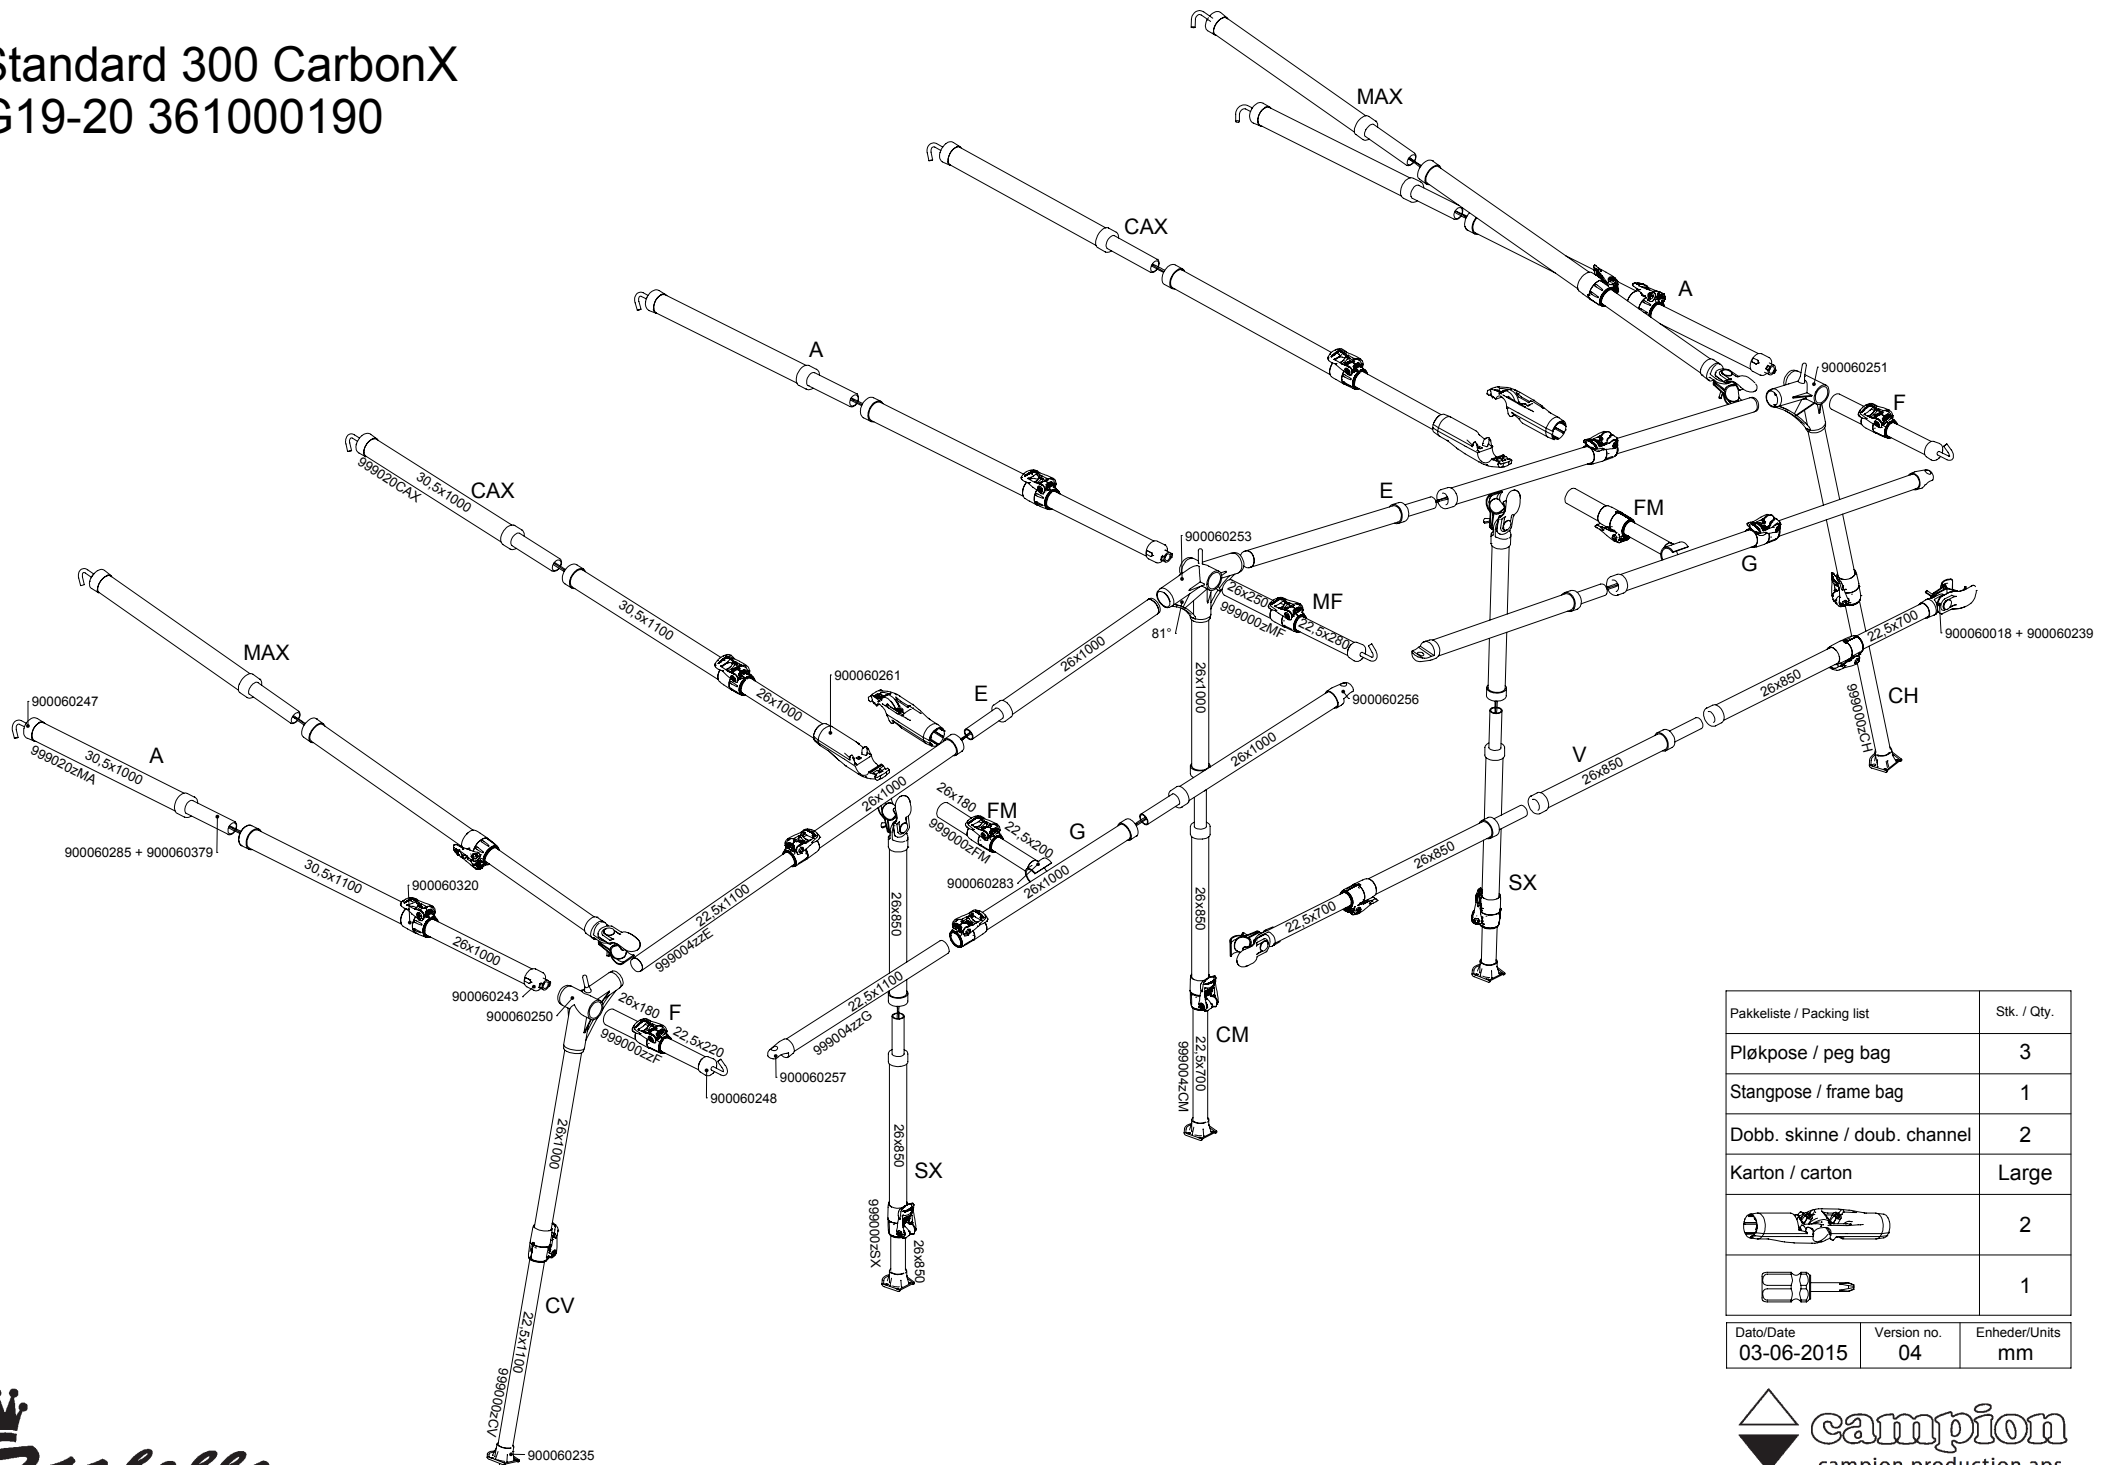

Standard 300 CarbonX G19-20 361000190

Pakkliste / Packing list	Stk. / Qty.	
Pløkkepose / peg bag	3	
Stangpose / frame bag	1	
Dobb. skinne / doub. channel	2	
Karton / carton	Large	
	2	
	1	
Dato/Date 03-06-2015	Version no. 04	Enheder/Units mm