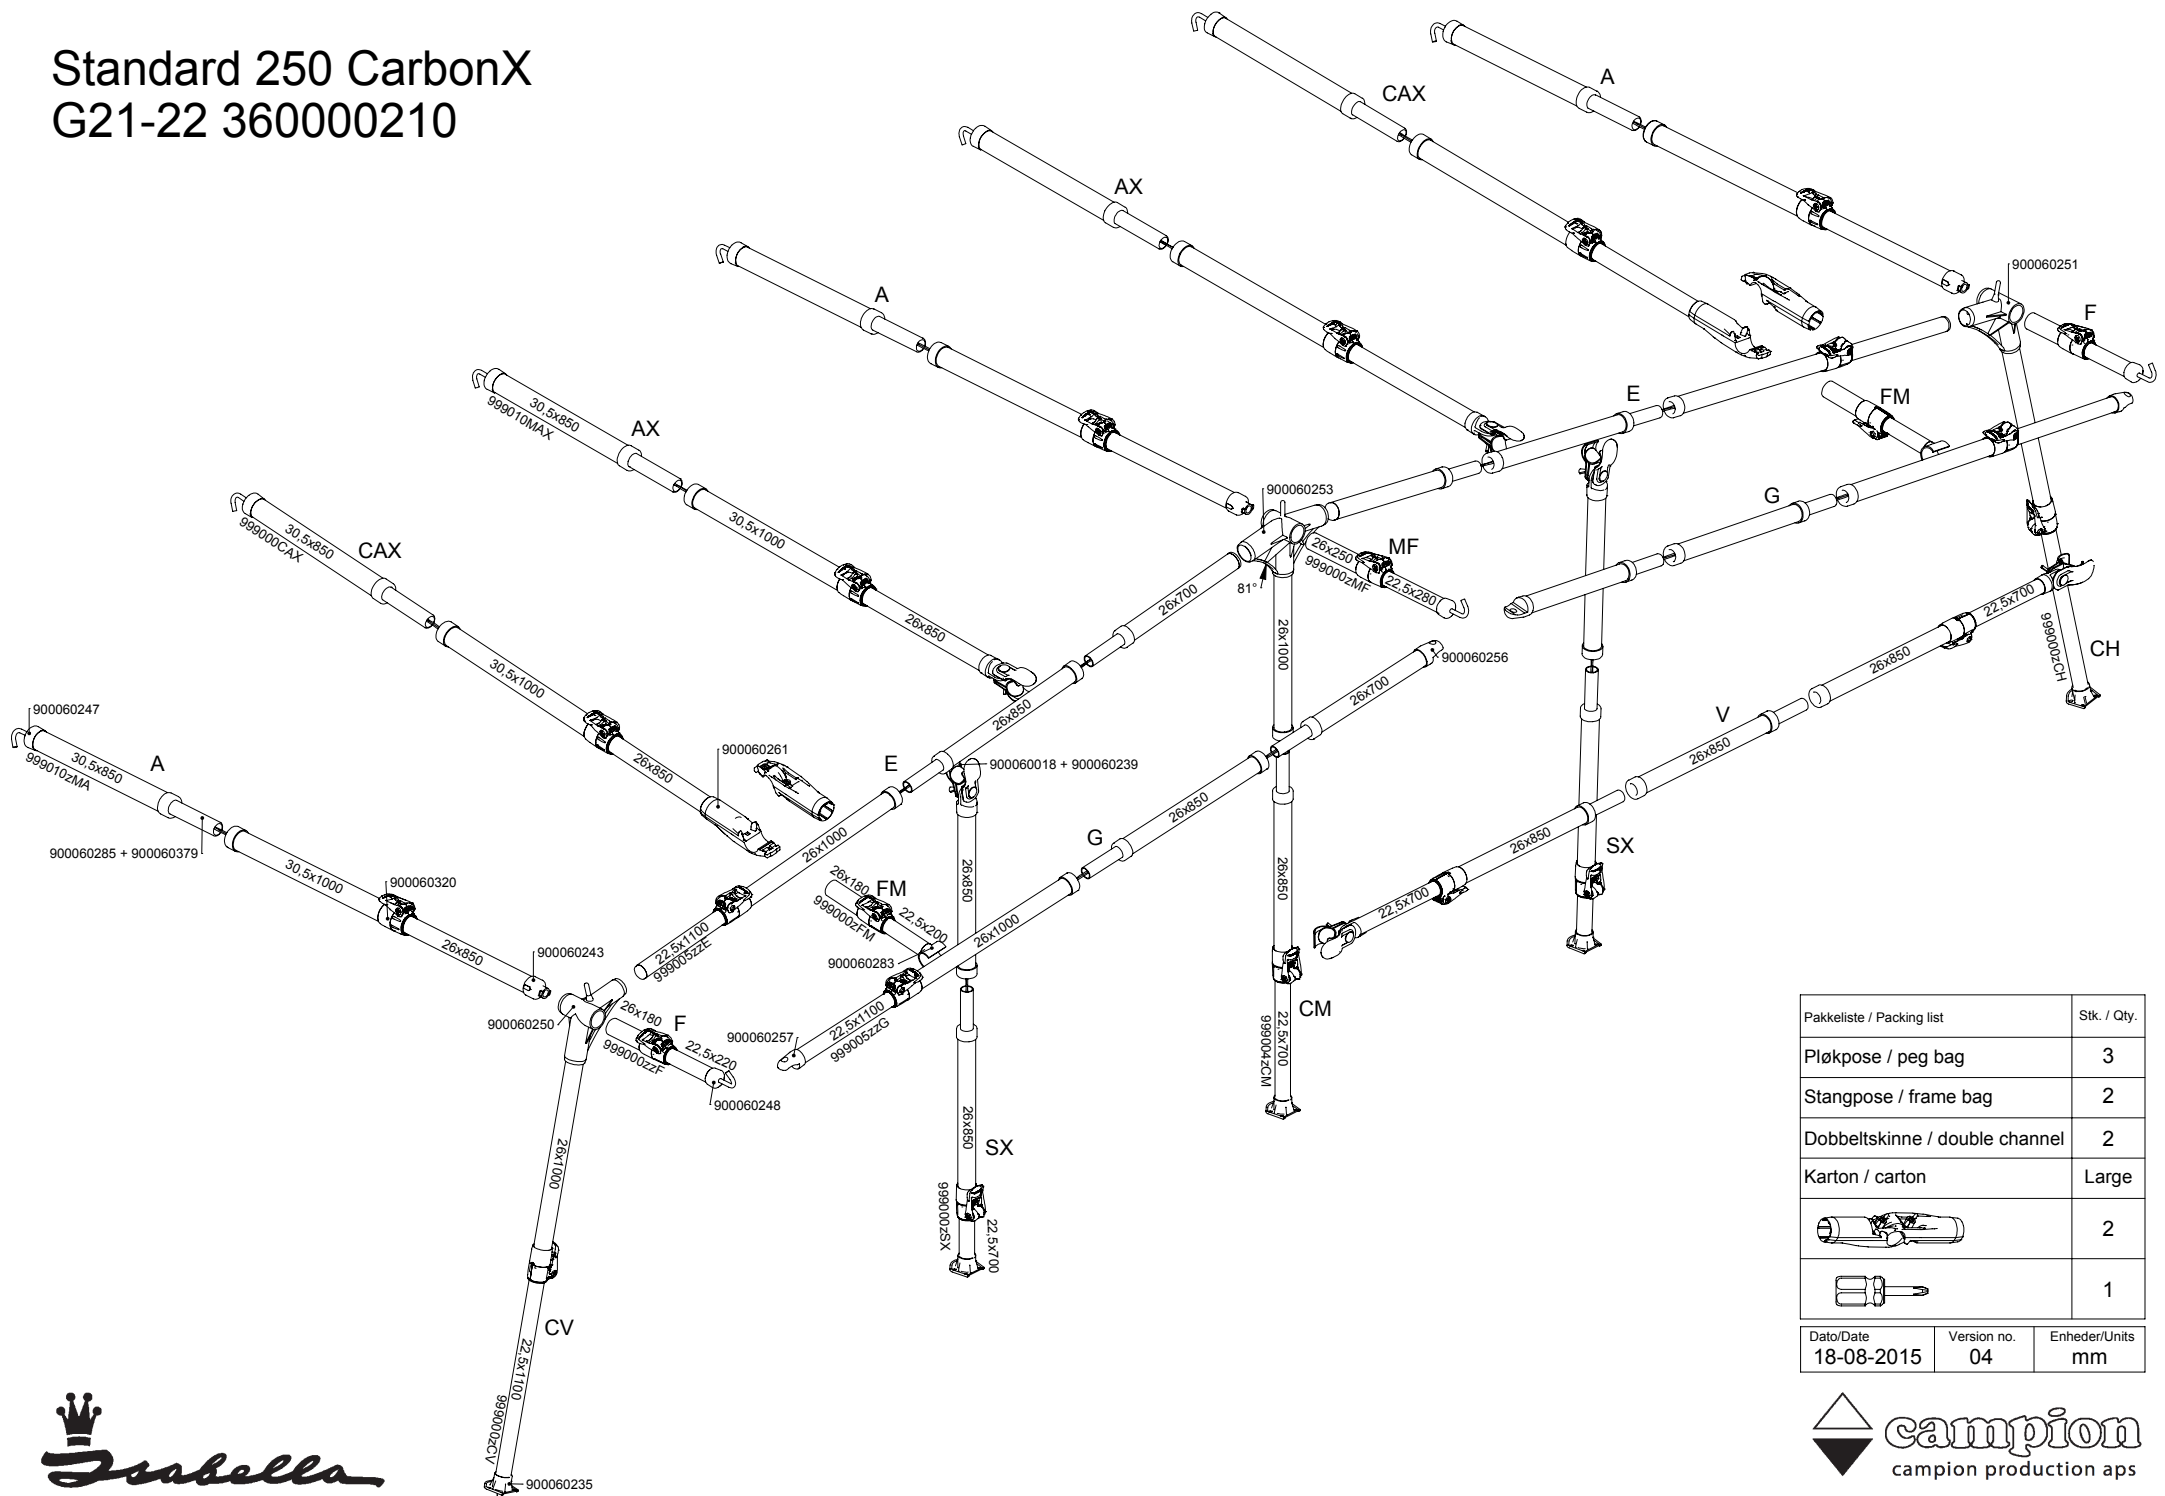

Standard 250 CarbonX G21-22 36000210

Pakkliste / Packing list	Stk. / Qty.	
Pløkkepose / peg bag	3	
Stangpose / frame bag	2	
Dobbeltskinne / double channel	2	
Karton / carton	Large	
	2	
	1	
Dato/Date 18-08-2015	Version no. 04	Enheder/Units mm