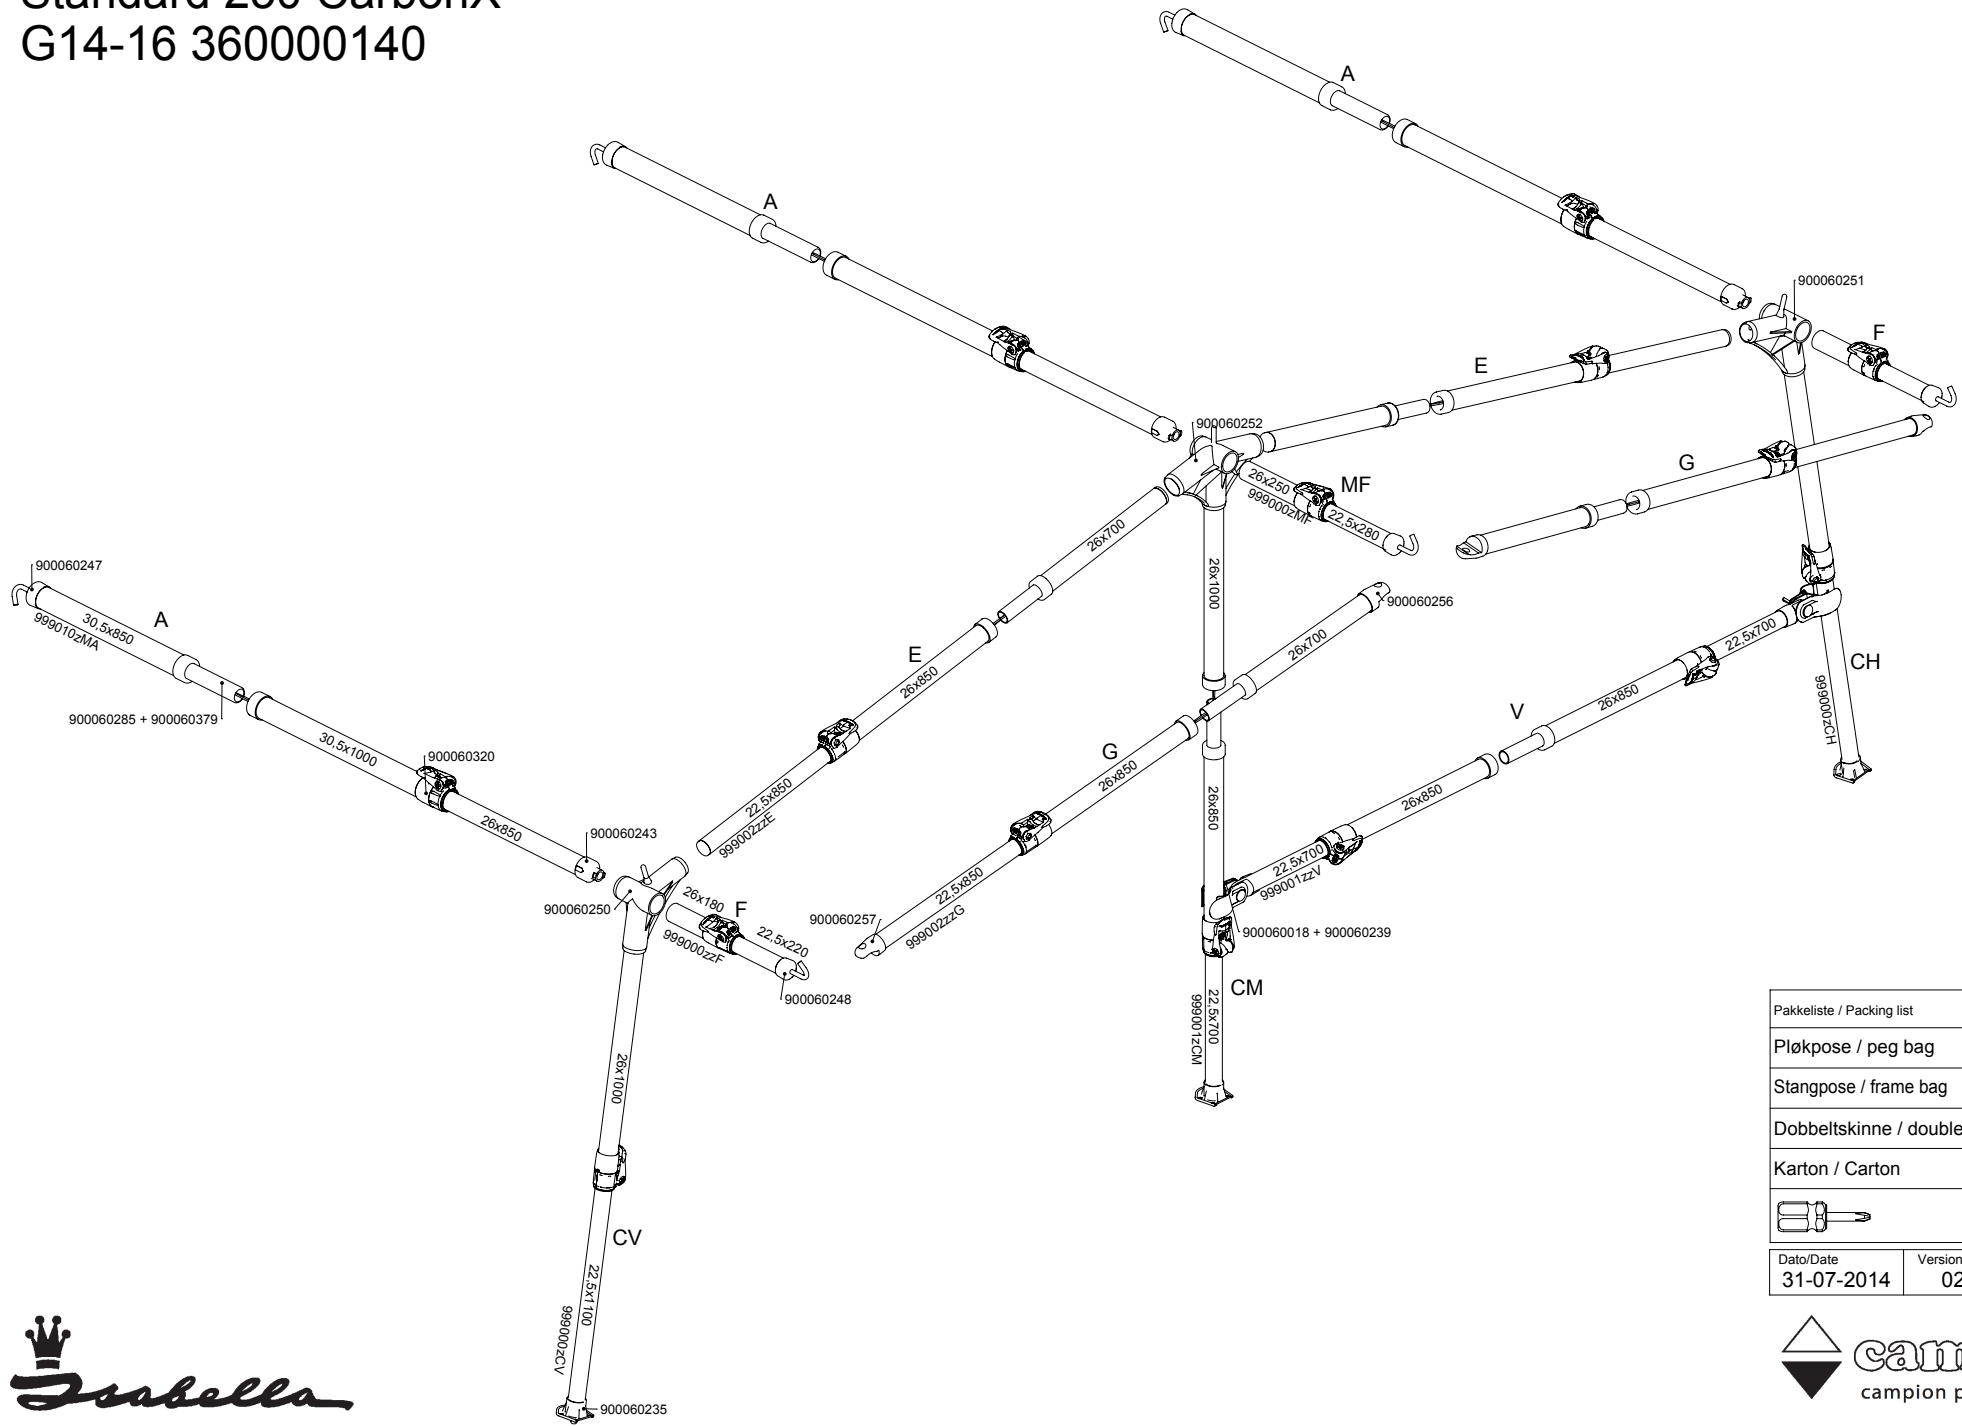

Standard 250 CarbonX G14-16 360000140

Pakkeliste / Packing list	Stk. / Qty.	
Pløkkepose / peg bag	3	
Stangpose / frame bag	1	
Dobbeltskinne / double channel	1	
Karton / Carton	Small	
	1	
Dato/Date 31-07-2014	Version no. 02	Enheder/Units mm