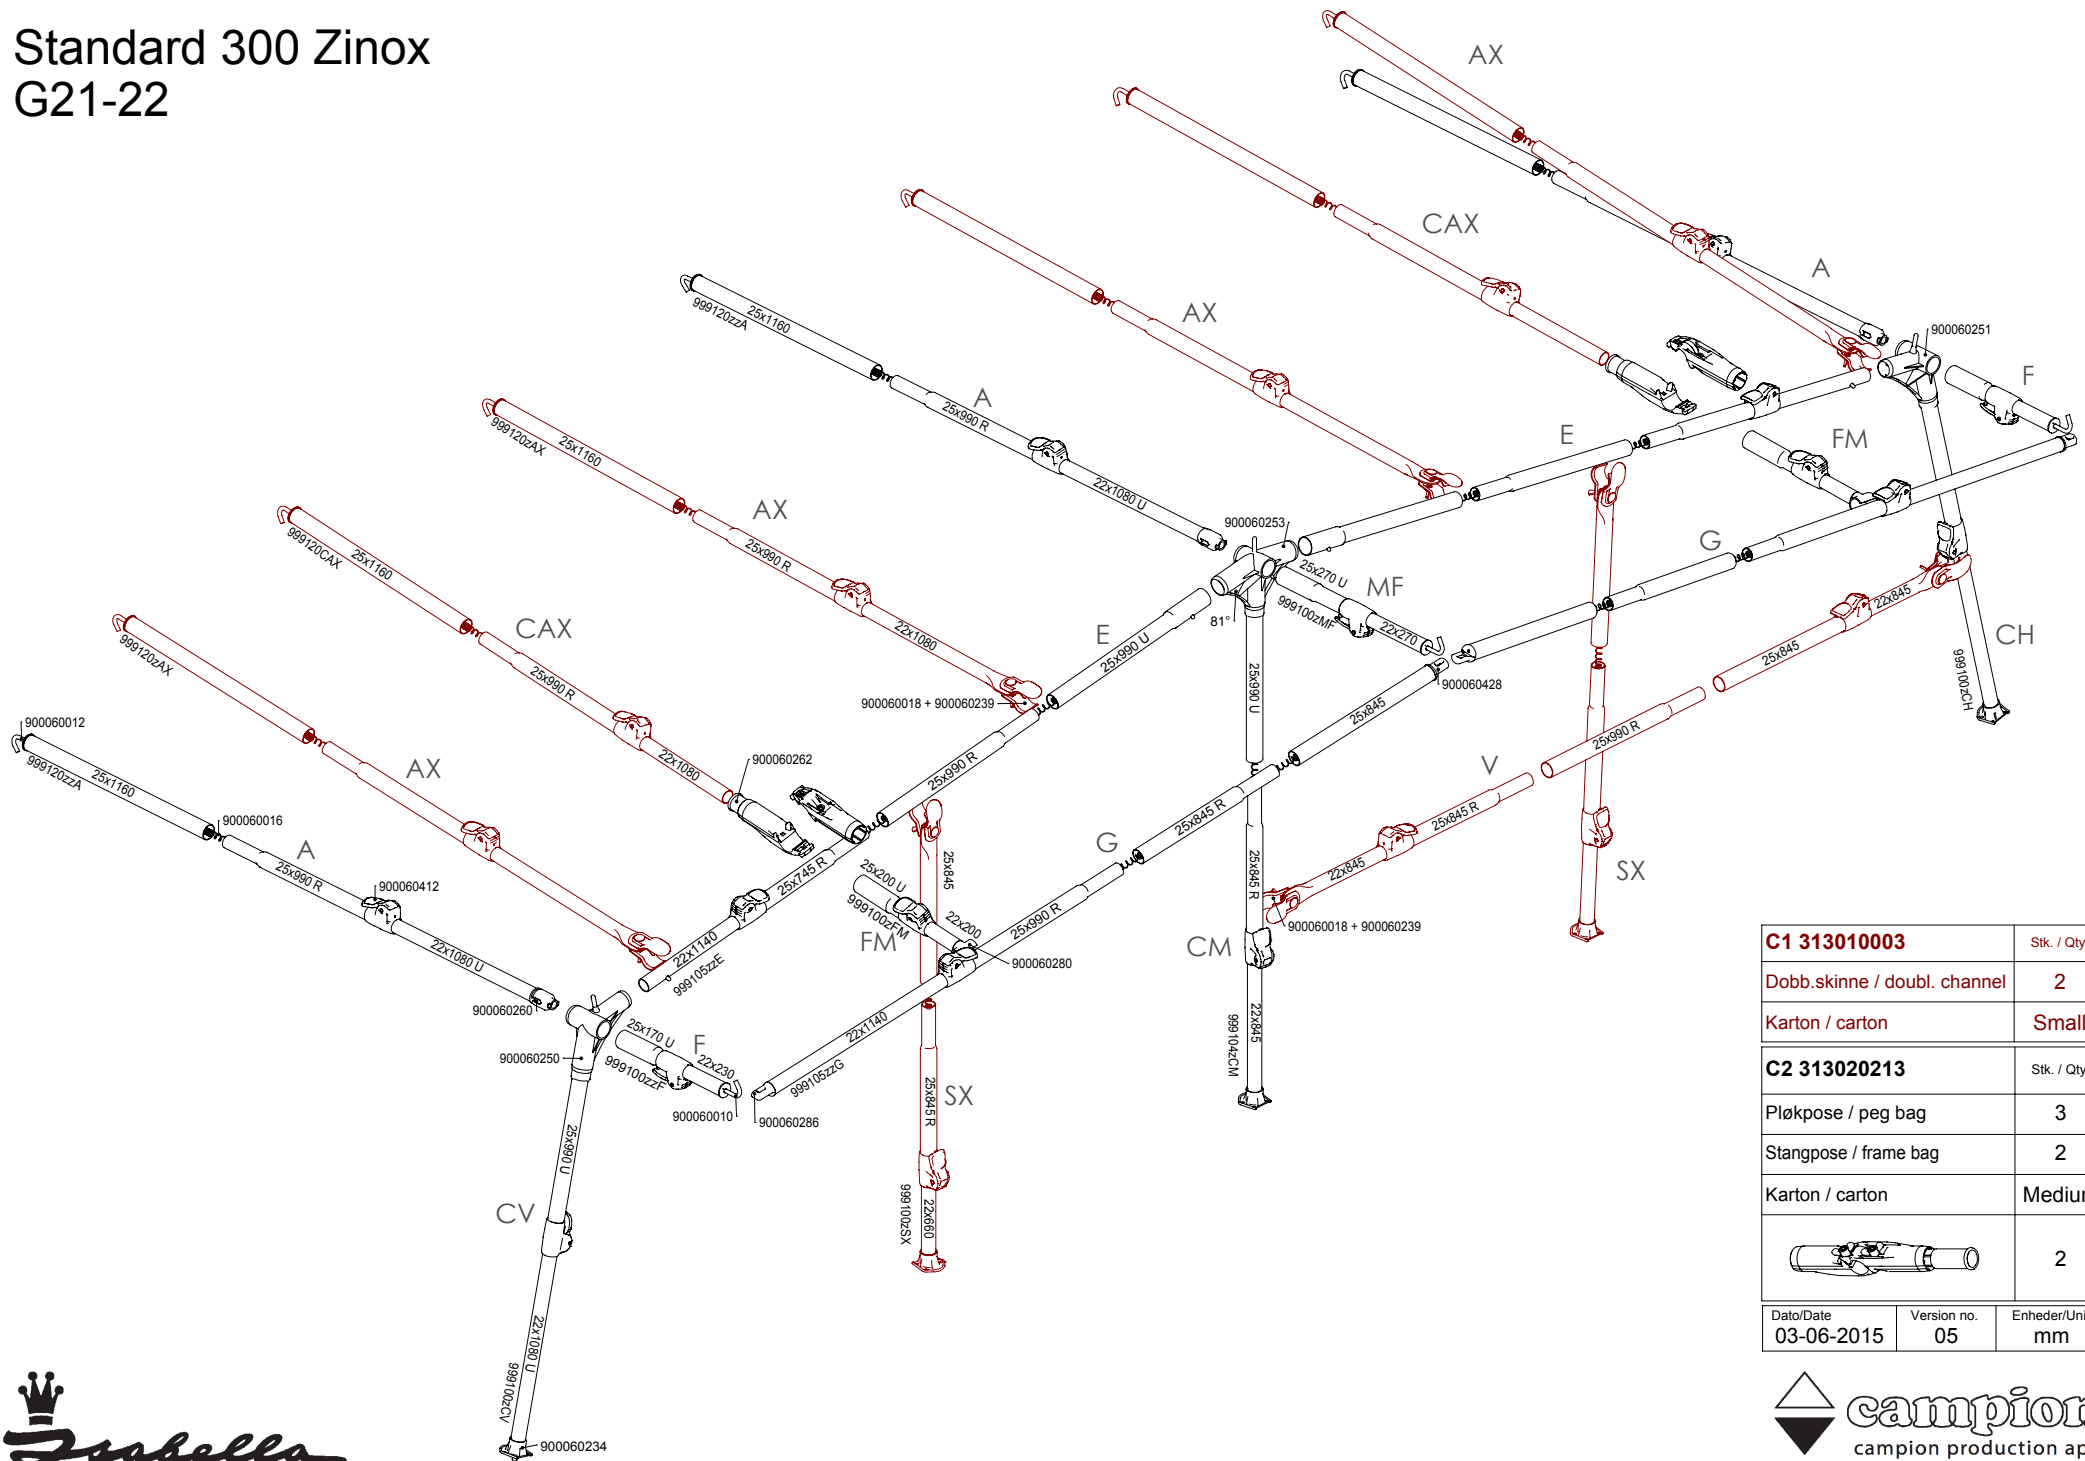

Standard 300 Zinox G21-22

C1 313010003	Stk. / Qty.	
Dobb.skinne / doubl. channel	2	
Karton / carton	Small	
C2 313020213	Stk. / Qty.	
Pløkkepose / peg bag	3	
Stangpose / frame bag	2	
Karton / carton	Medium	
	2	
Dato/Date 03-06-2015	Version no. 05	Enheder/Units mm